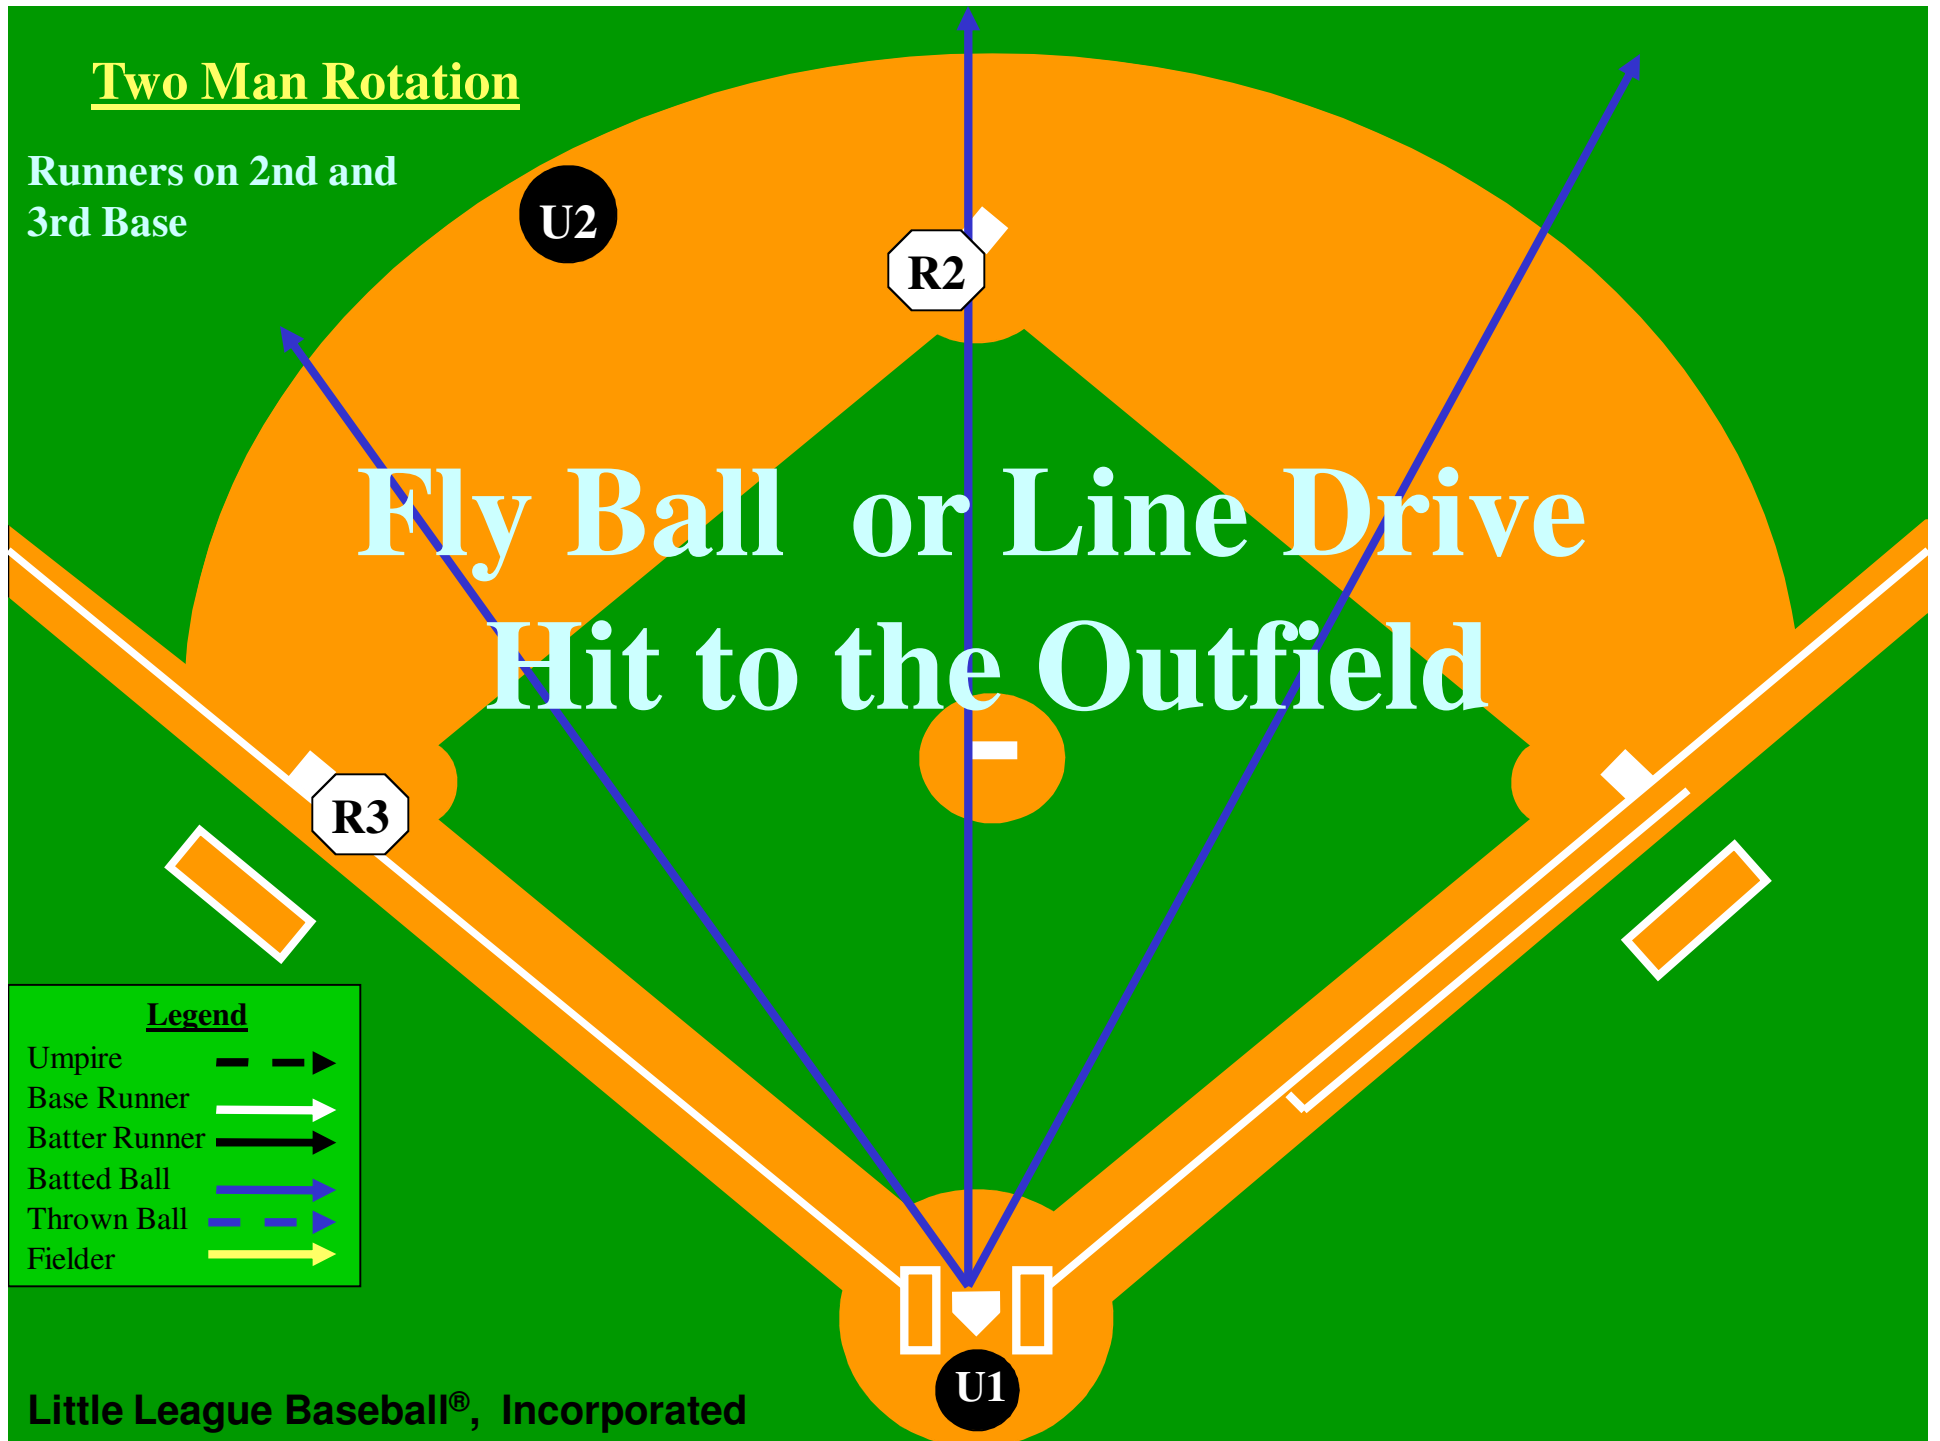

U1

U2

R2

R3

Two Man Rotation

Runners on 2nd and
3rd Base

Fly Ball or Line Drive
Hit to the Outfield

| Legend | |
|---------------|------|
| Umpire | ---> |
| Base Runner | —> |
| Batter Runner | —> |
| Batted Ball | —> |
| Thrown Ball | —> |
| Fielder | —> |