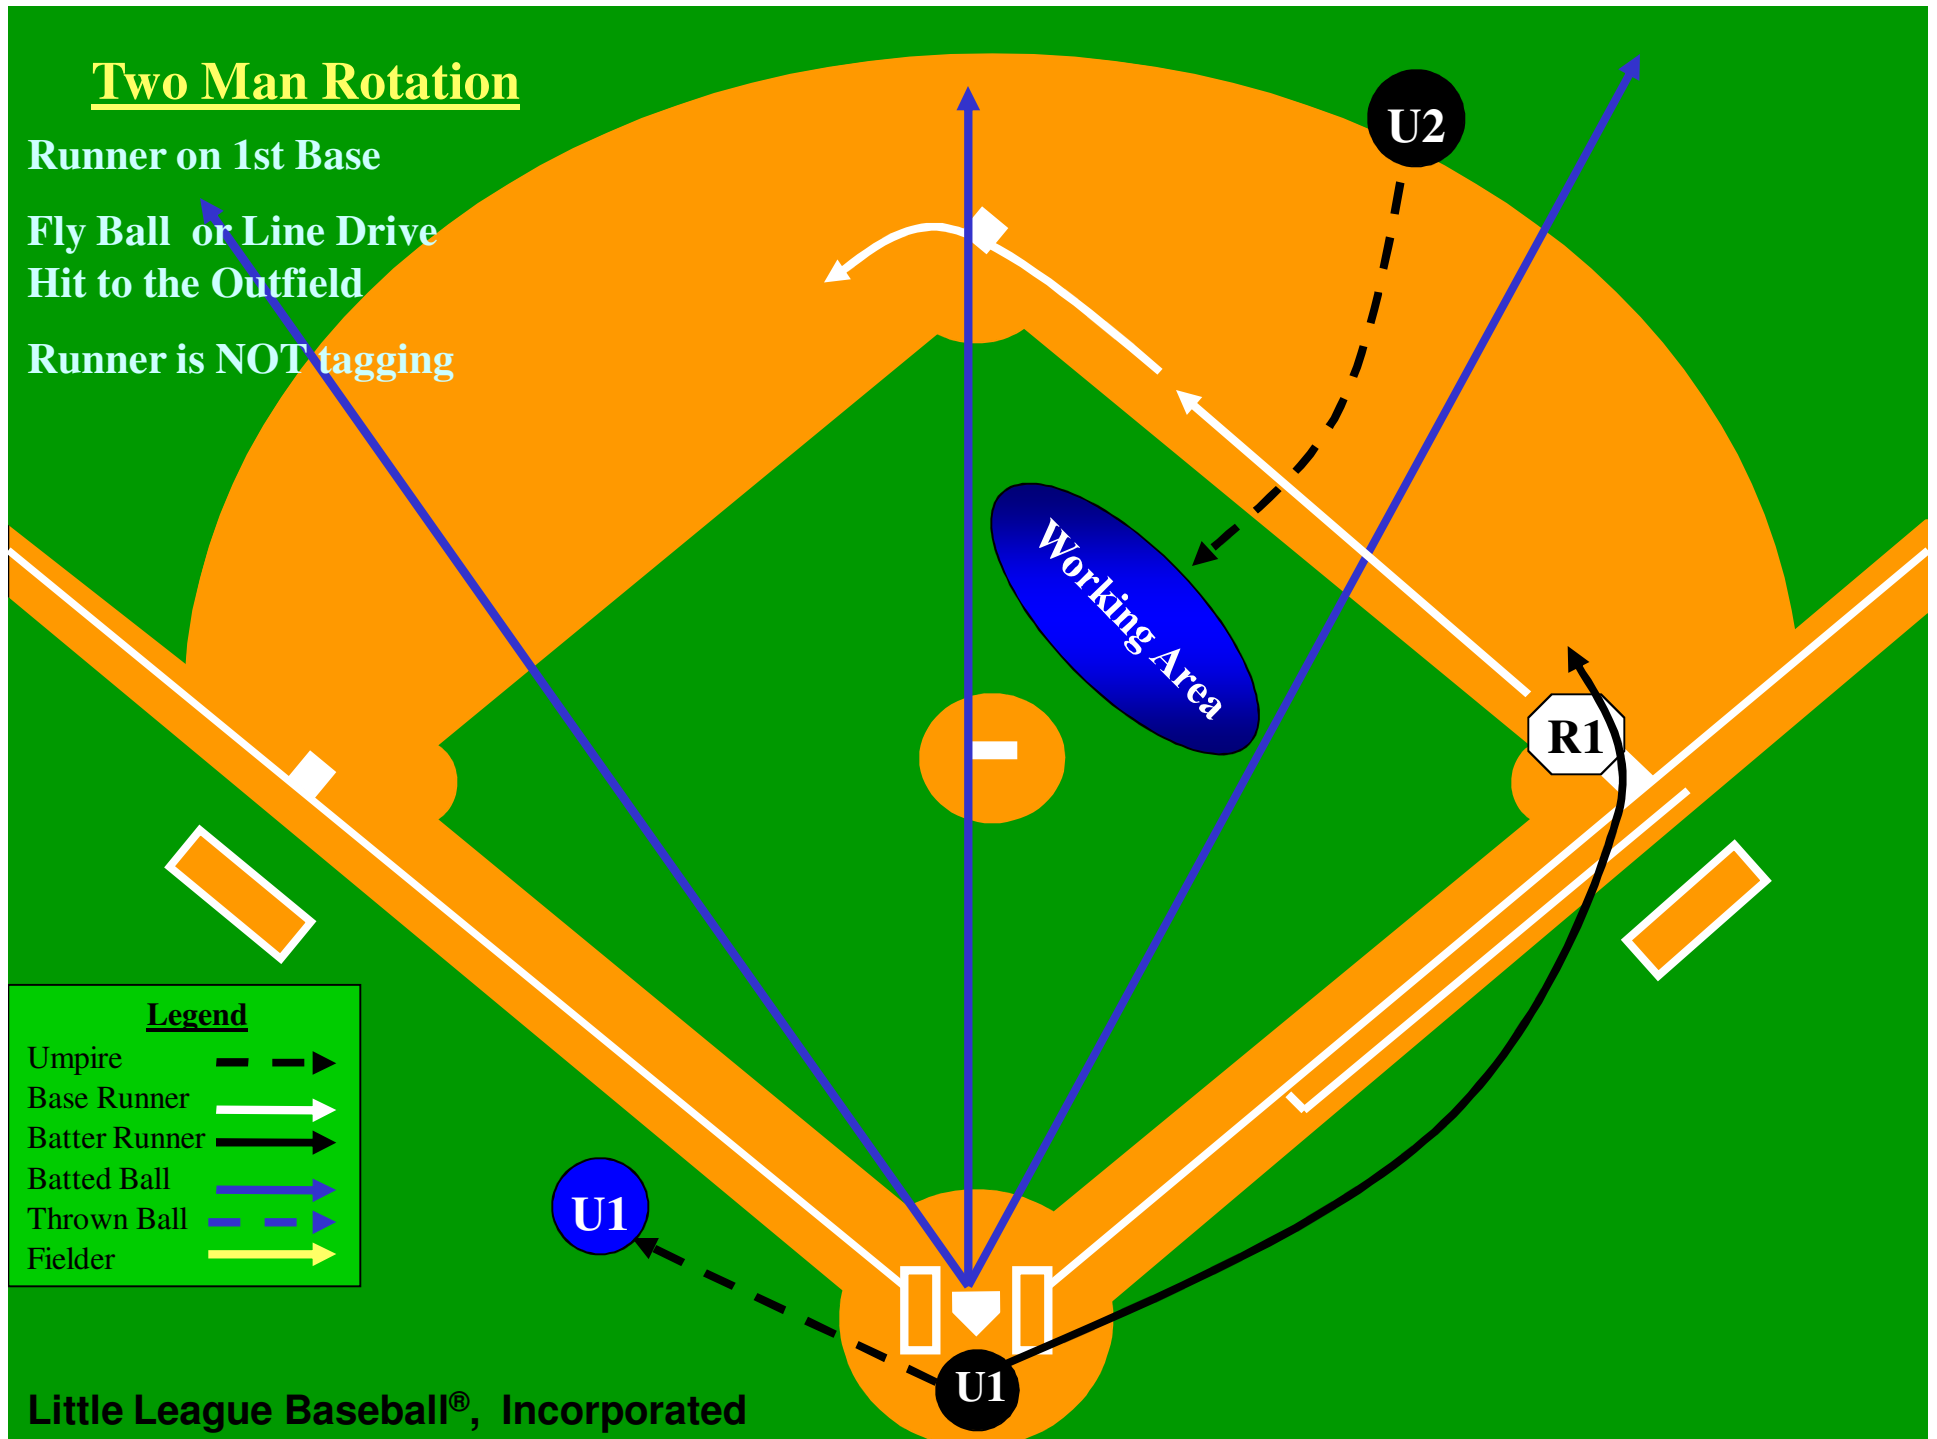

Two Man Rotation

Runner on 1st Base

Fly Ball or Line Drive
Hit to the Outfield

Runner is NOT tagging

Legend

- Umpire
- Base Runner
- Batter Runner
- Batted Ball
- Thrown Ball
- Fielder