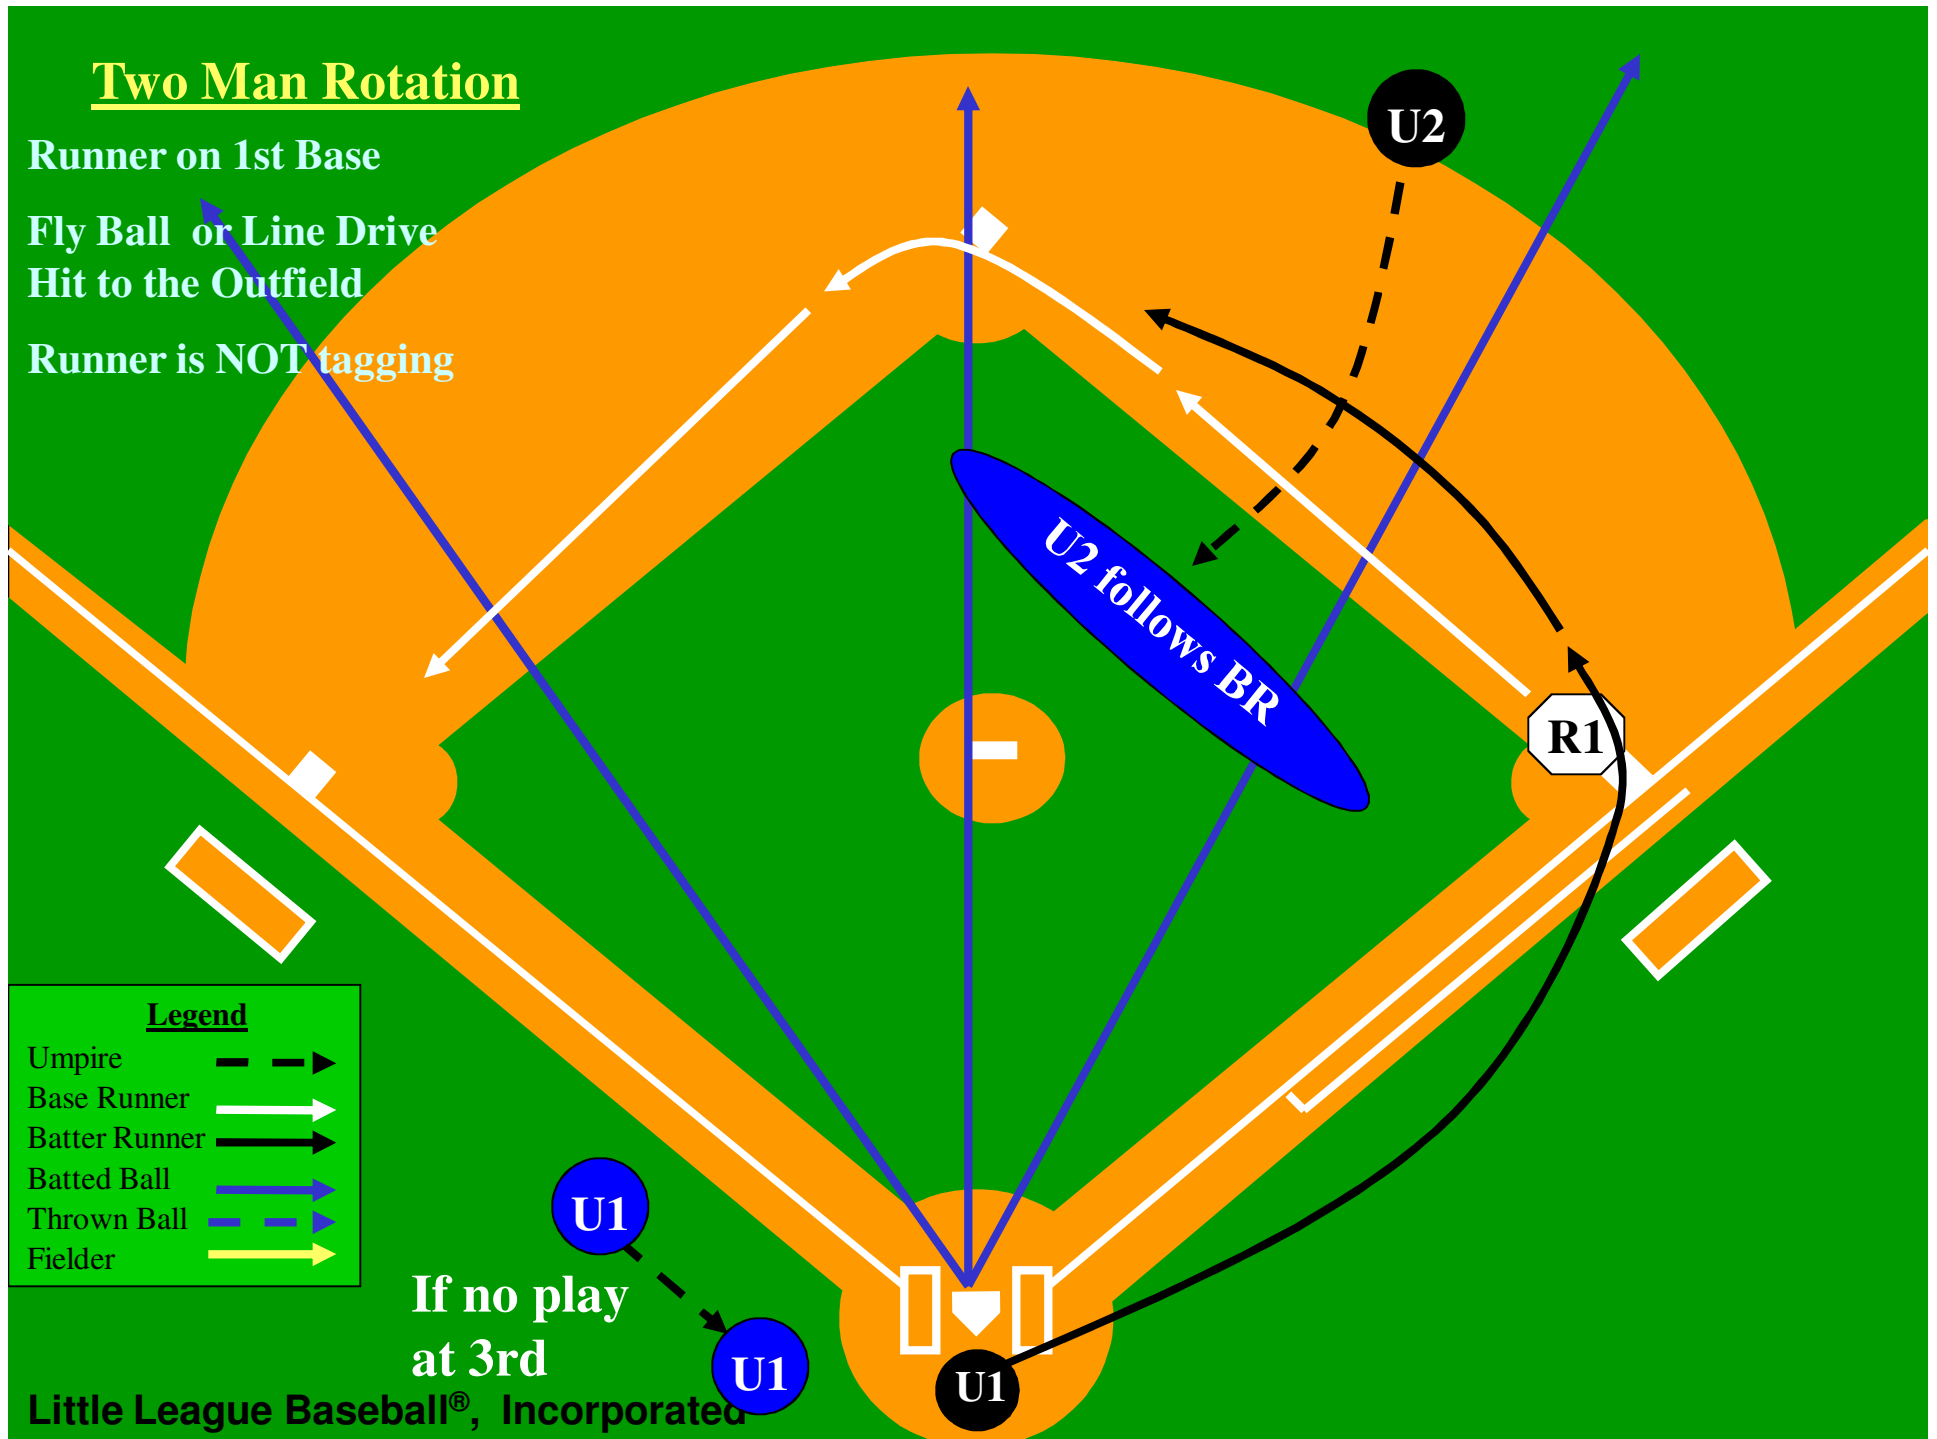

Runner is NOT tagging

Legend

- Umpire
- Base Runner
- Batter Runner
- Batted Ball
- Thrown Ball
- Fielder

Two Man Rotation

Runner on 1st Base

Fly Ball or Line Drive
Hit to the Outfield

Runner is NOT tagging

Two Man Rotation

Runner on 1st Base

Fly Ball or Line Drive
Hit to the Outfield

Runner is NOT tagging

Two Man Rotation

Runner on 1st Base

Fly Ball Down Right Field Line

Two Man Rotation