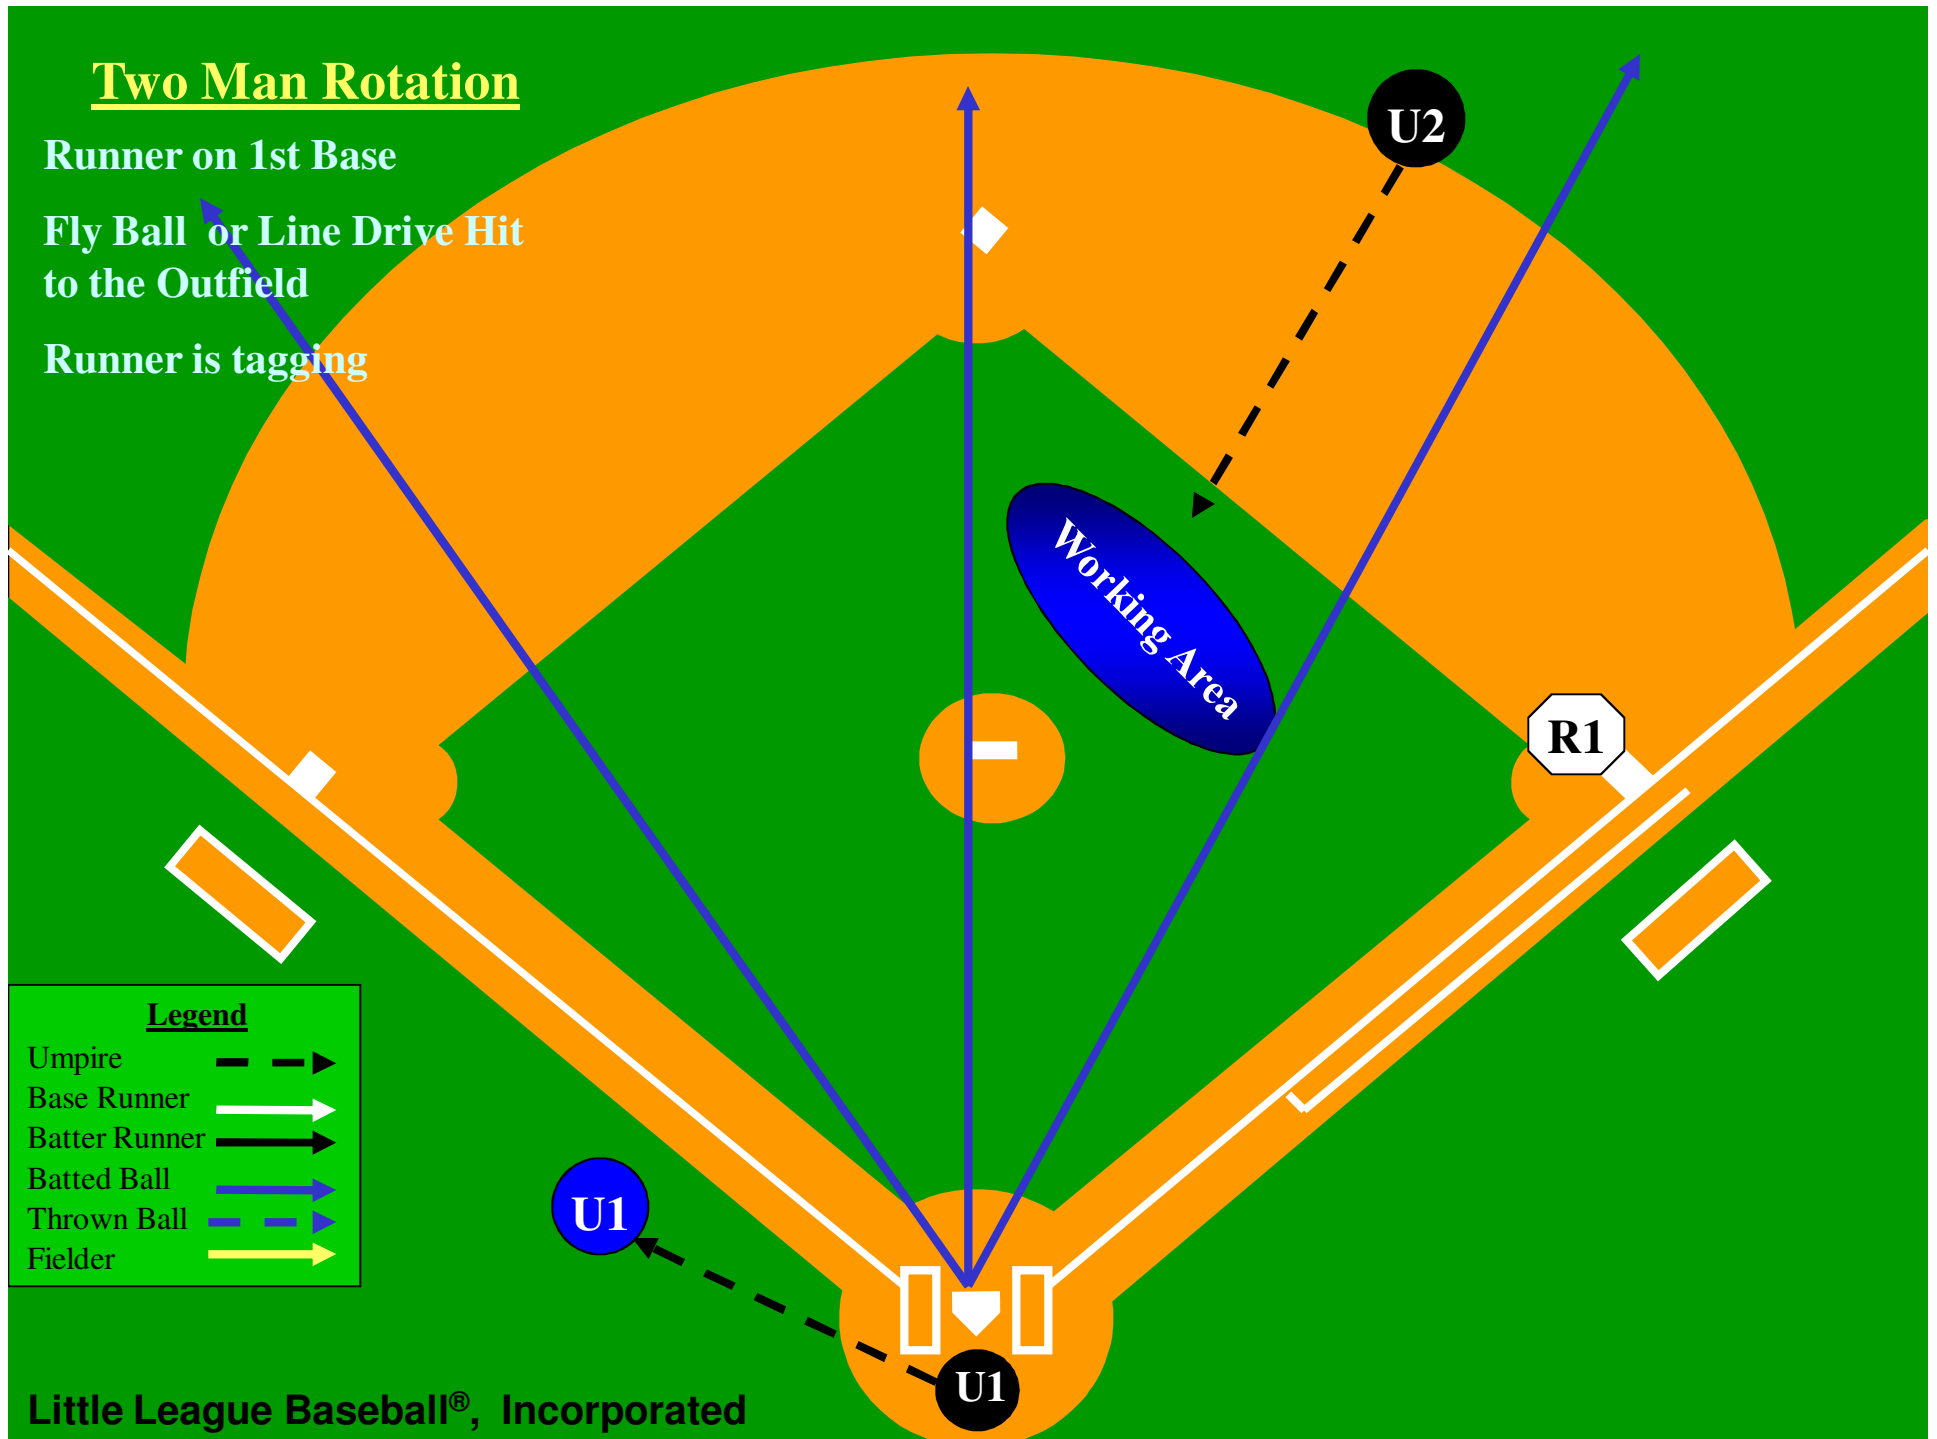

Runner on 1st Base

Fly Ball or Line Drive Hit to the Outfield

| Legend | |
|---------------|------|
| Umpire | ---> |
| Base Runner | —> |
| Batter Runner | —> |
| Batted Ball | —> |
| Thrown Ball | —> |
| Fielder | —> |

Two Man Rotation

Runner on 1st Base

Fly Ball or Line Drive Hit
to the Outfield

Runner is tagging

Two Man Rotation

Runner on 1st Base

Fly Ball or Line Drive
Hit to the Outfield

Runner is **NOT** tagging