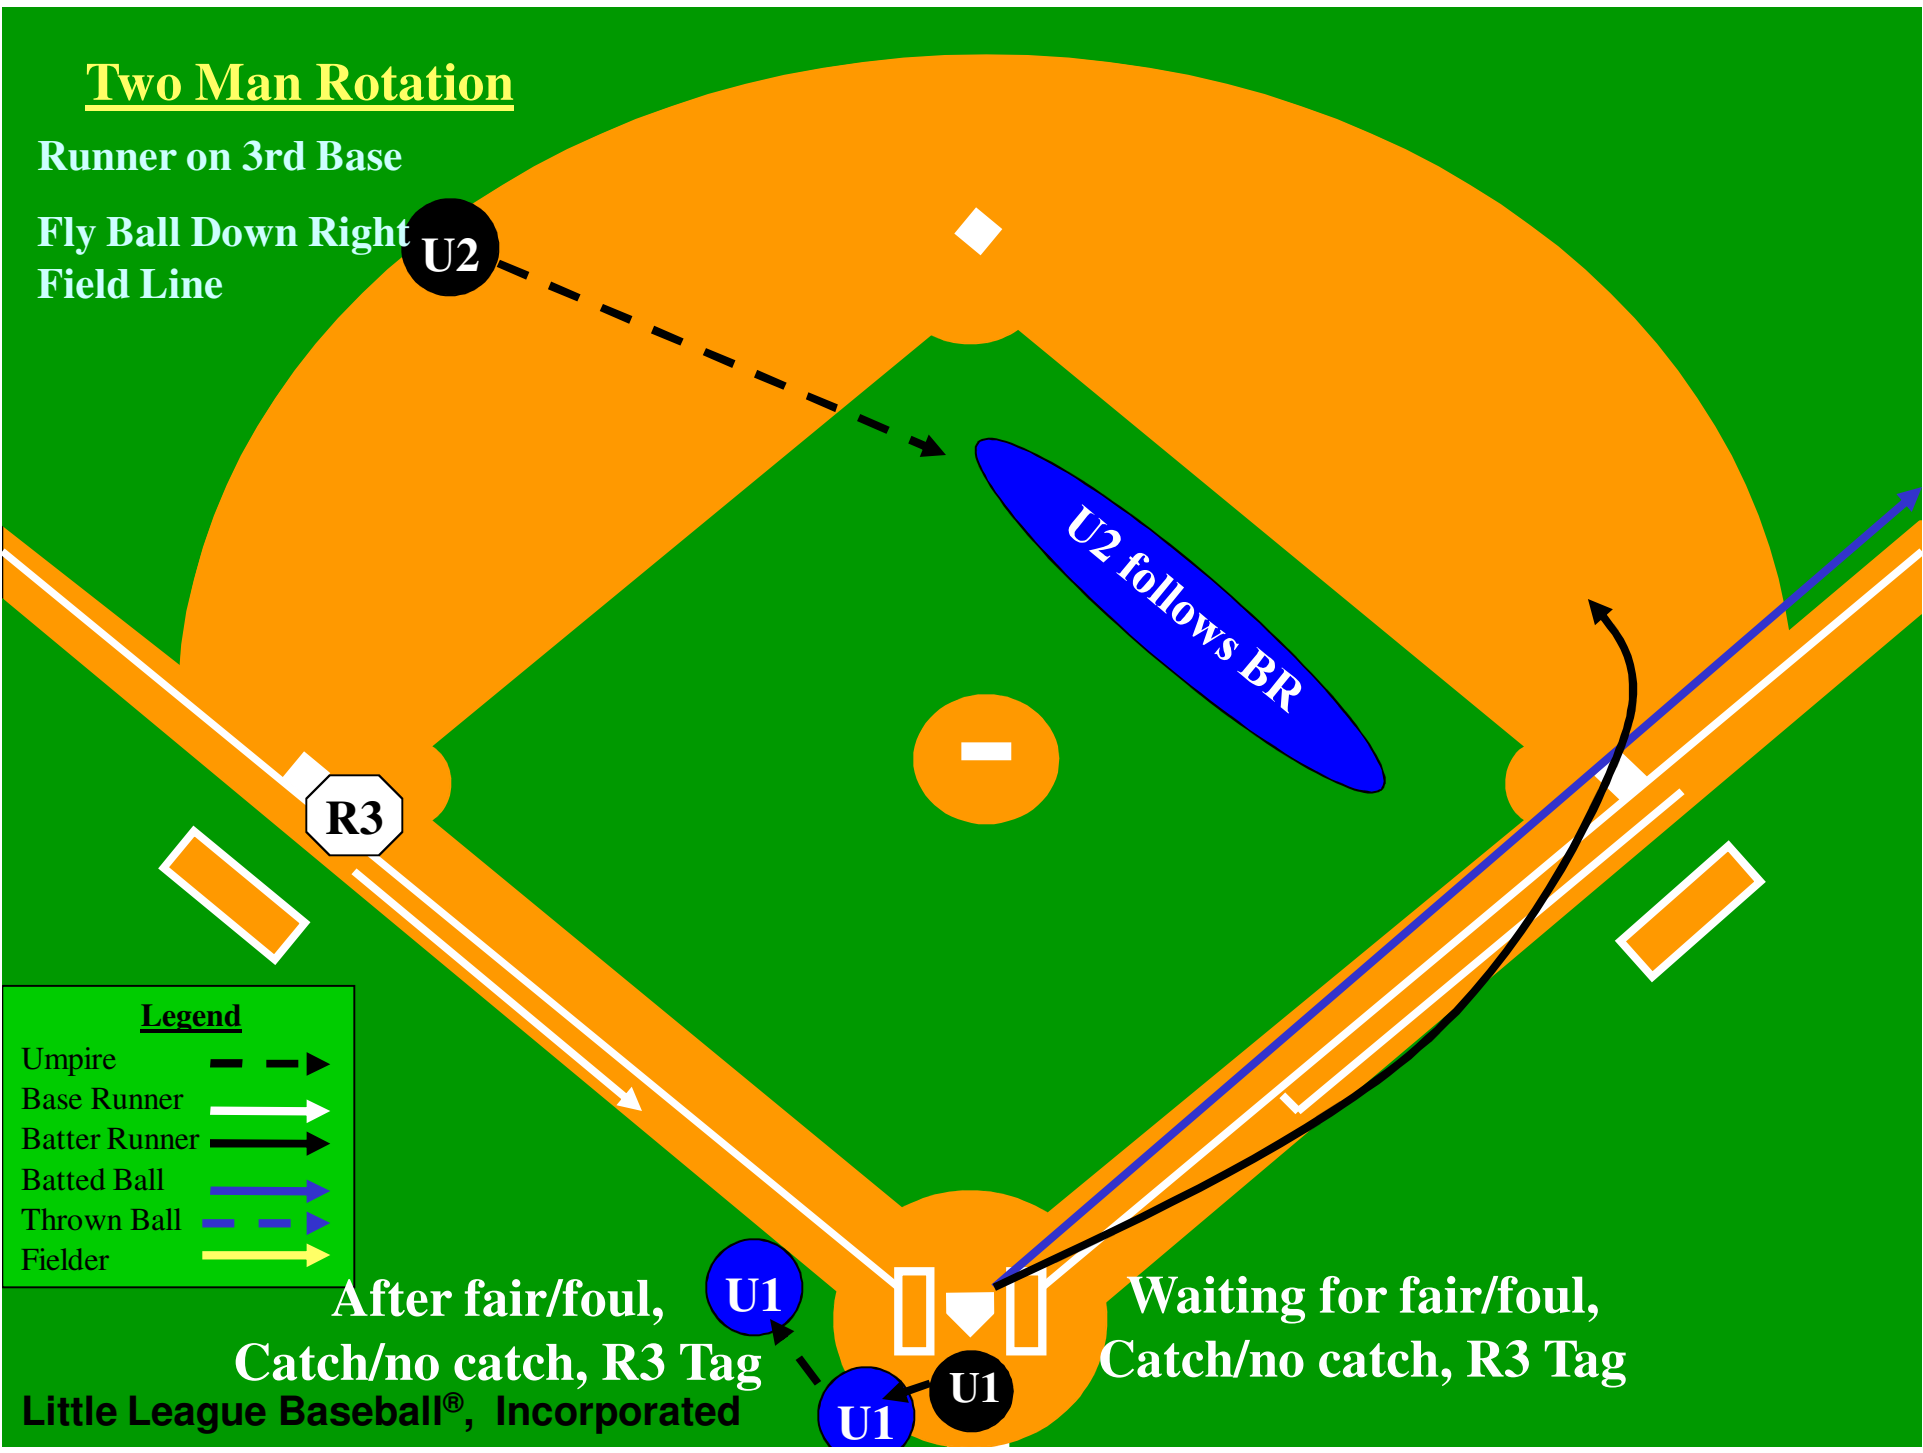

Two Man Rotation

Runner on 3rd Base

Fly Ball Down Right
Field Line

U2

U2 follows BR

R3

Legend

- Umpire - - - - ->
- Base Runner - - - - ->
- Batter Runner - - - - ->
- Batted Ball - - - - ->
- Thrown Ball - - - - ->
- Fielder - - - - ->

After fair/foul,
Catch/no catch, R3 Tag

Waiting for fair/foul,
Catch/no catch, R3 Tag

U1

U1

U1