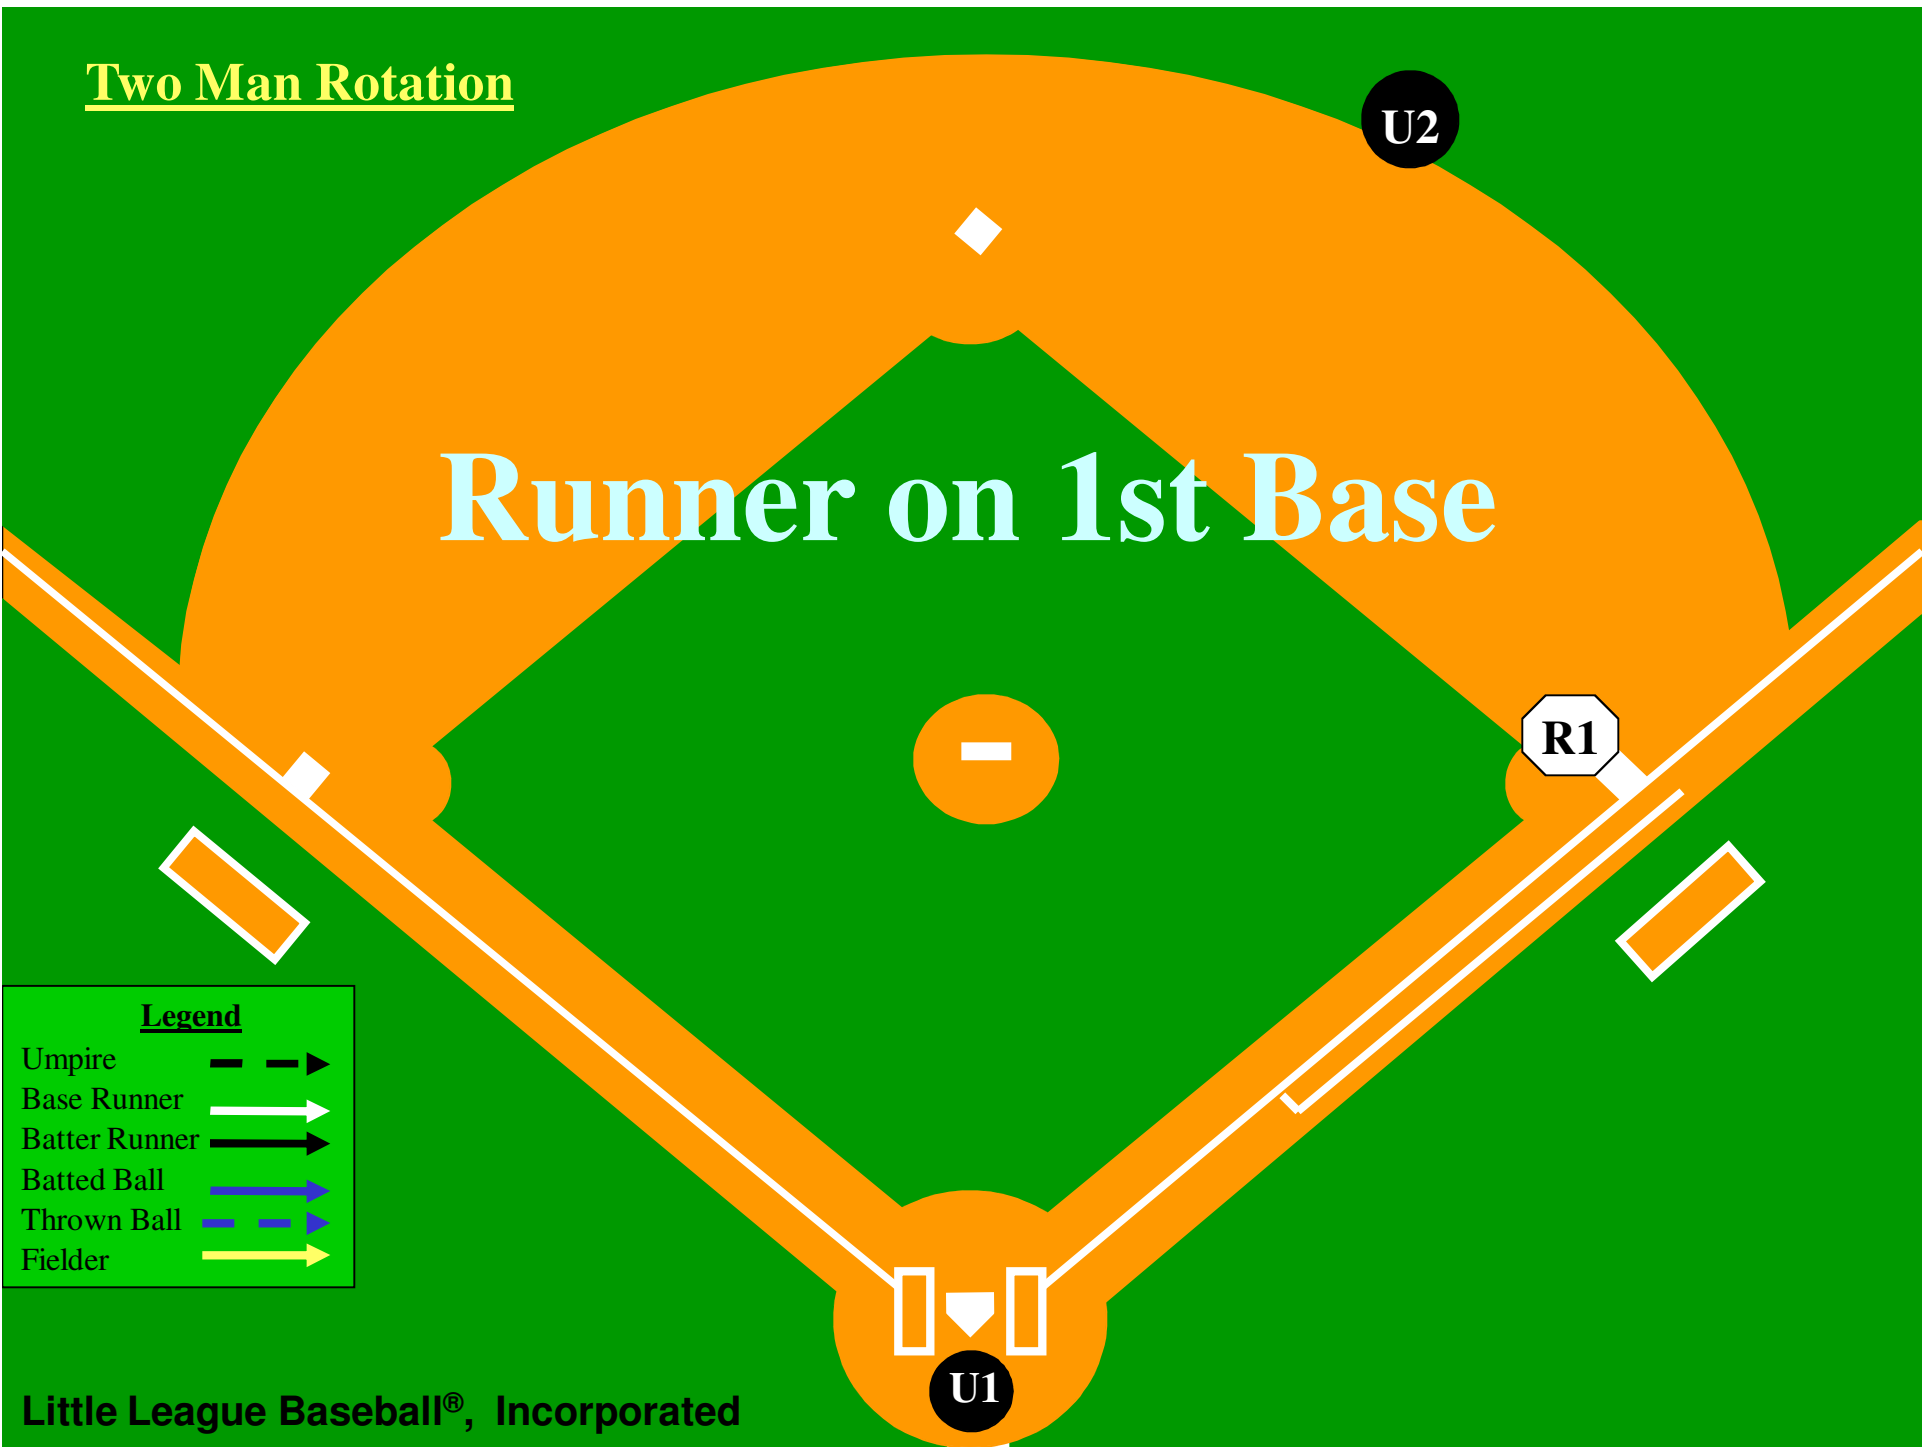

Two Man Rotation

Runner on 1st Base

| Legend | |
|---------------|------|
| Umpire | ---▶ |
| Base Runner | —▶ |
| Batter Runner | —▶ |
| Batted Ball | —▶ |
| Thrown Ball | —▶ |
| Fielder | —▶ |

Two Man Rotation