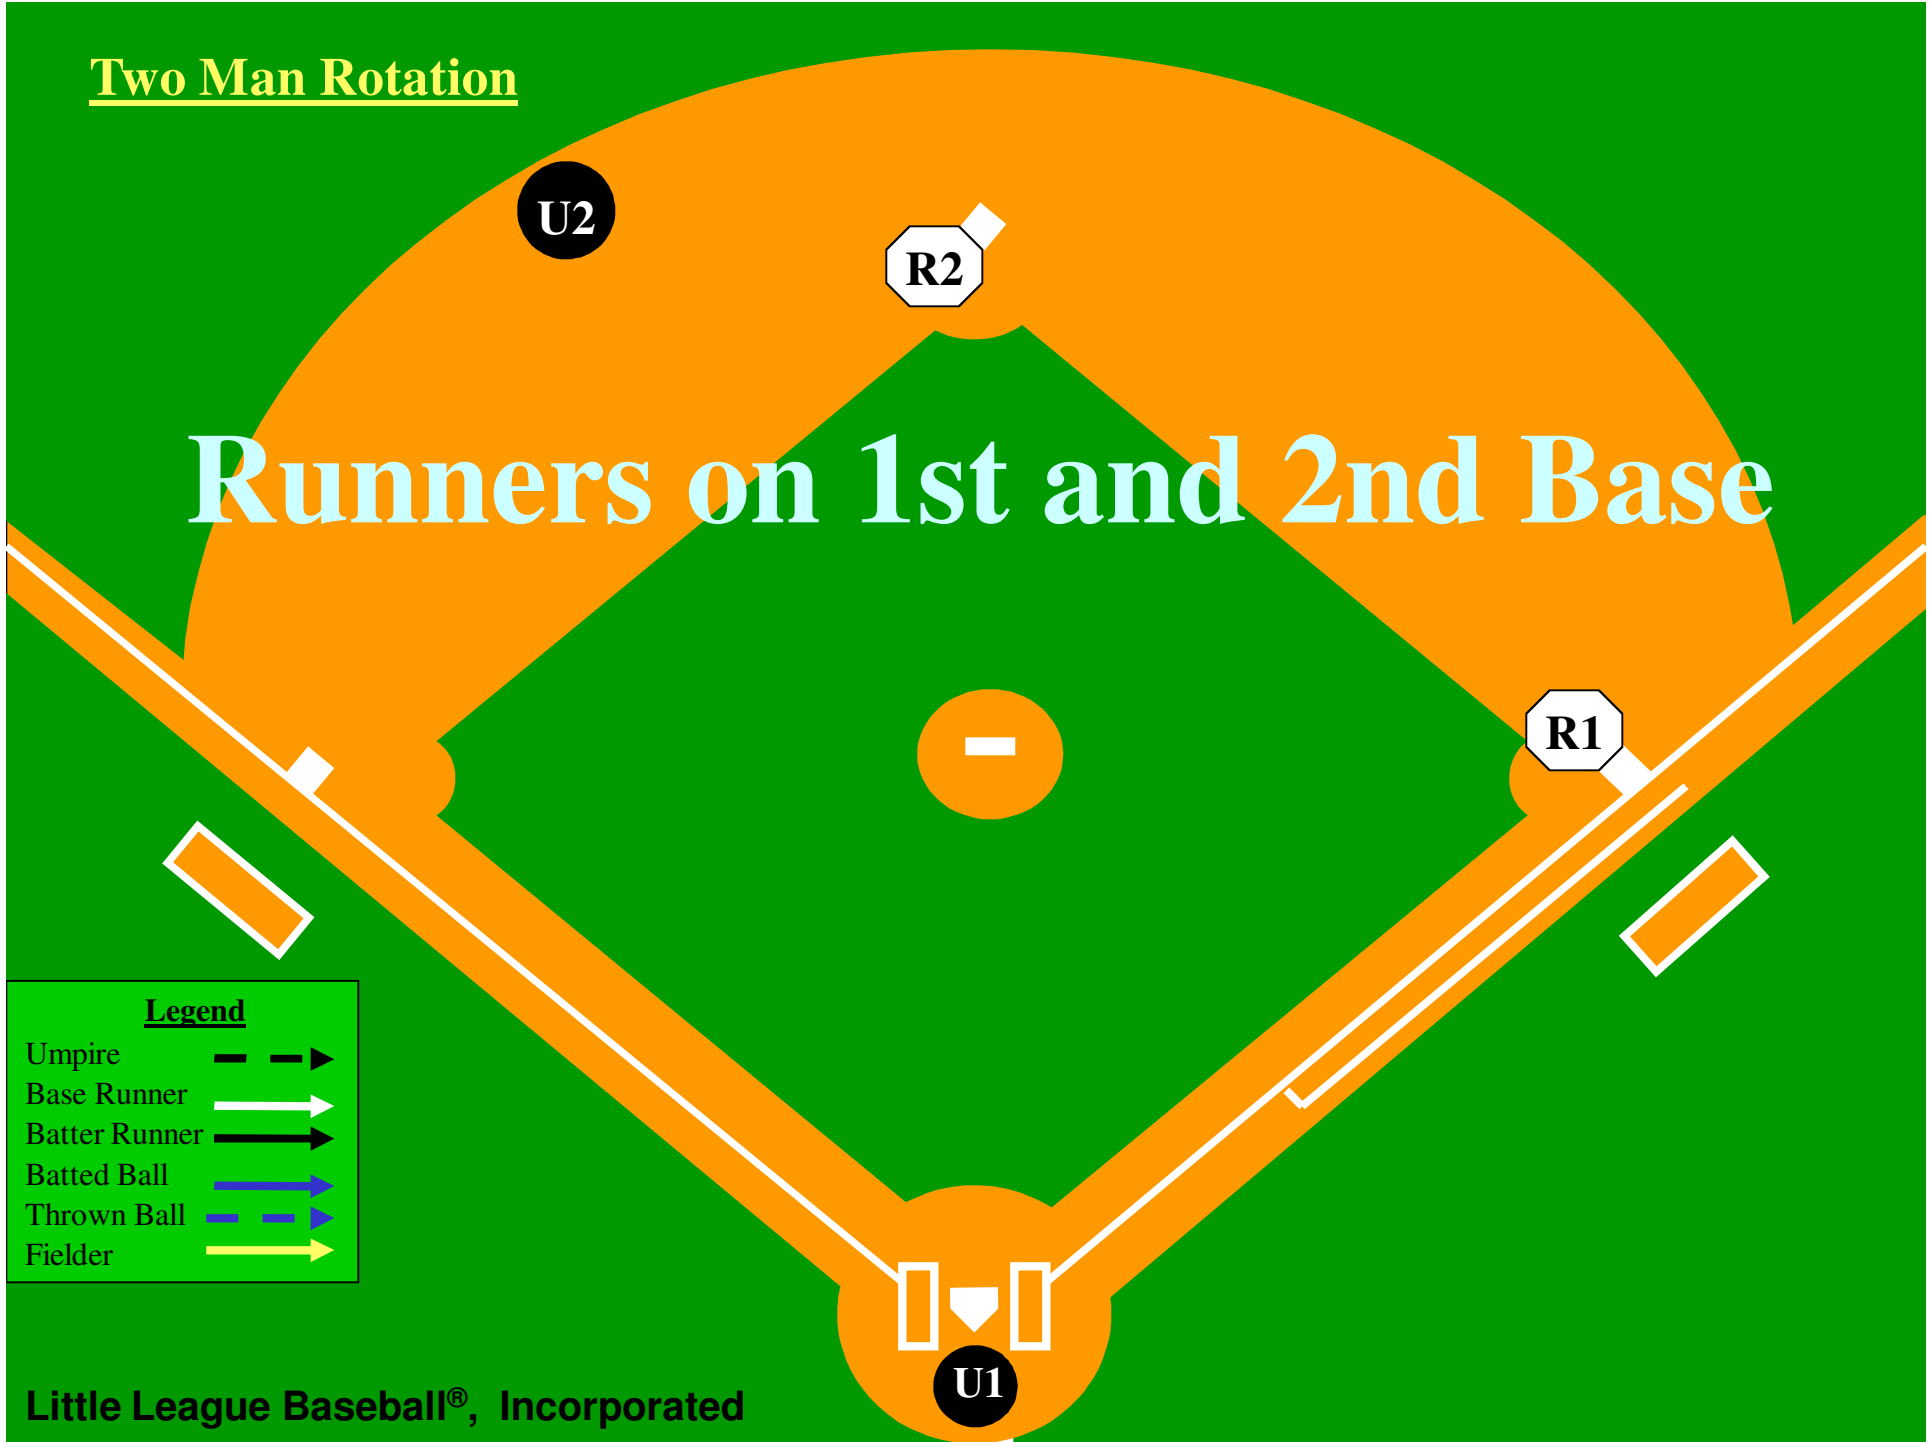

Two Man Rotation

Runners on 1st and 2nd Base

Legend	
Umpire	--->
Base Runner	—>
Batter Runner	—>
Batted Ball	—>
Thrown Ball	—>
Fielder	—>

U1

U2

R2

R1