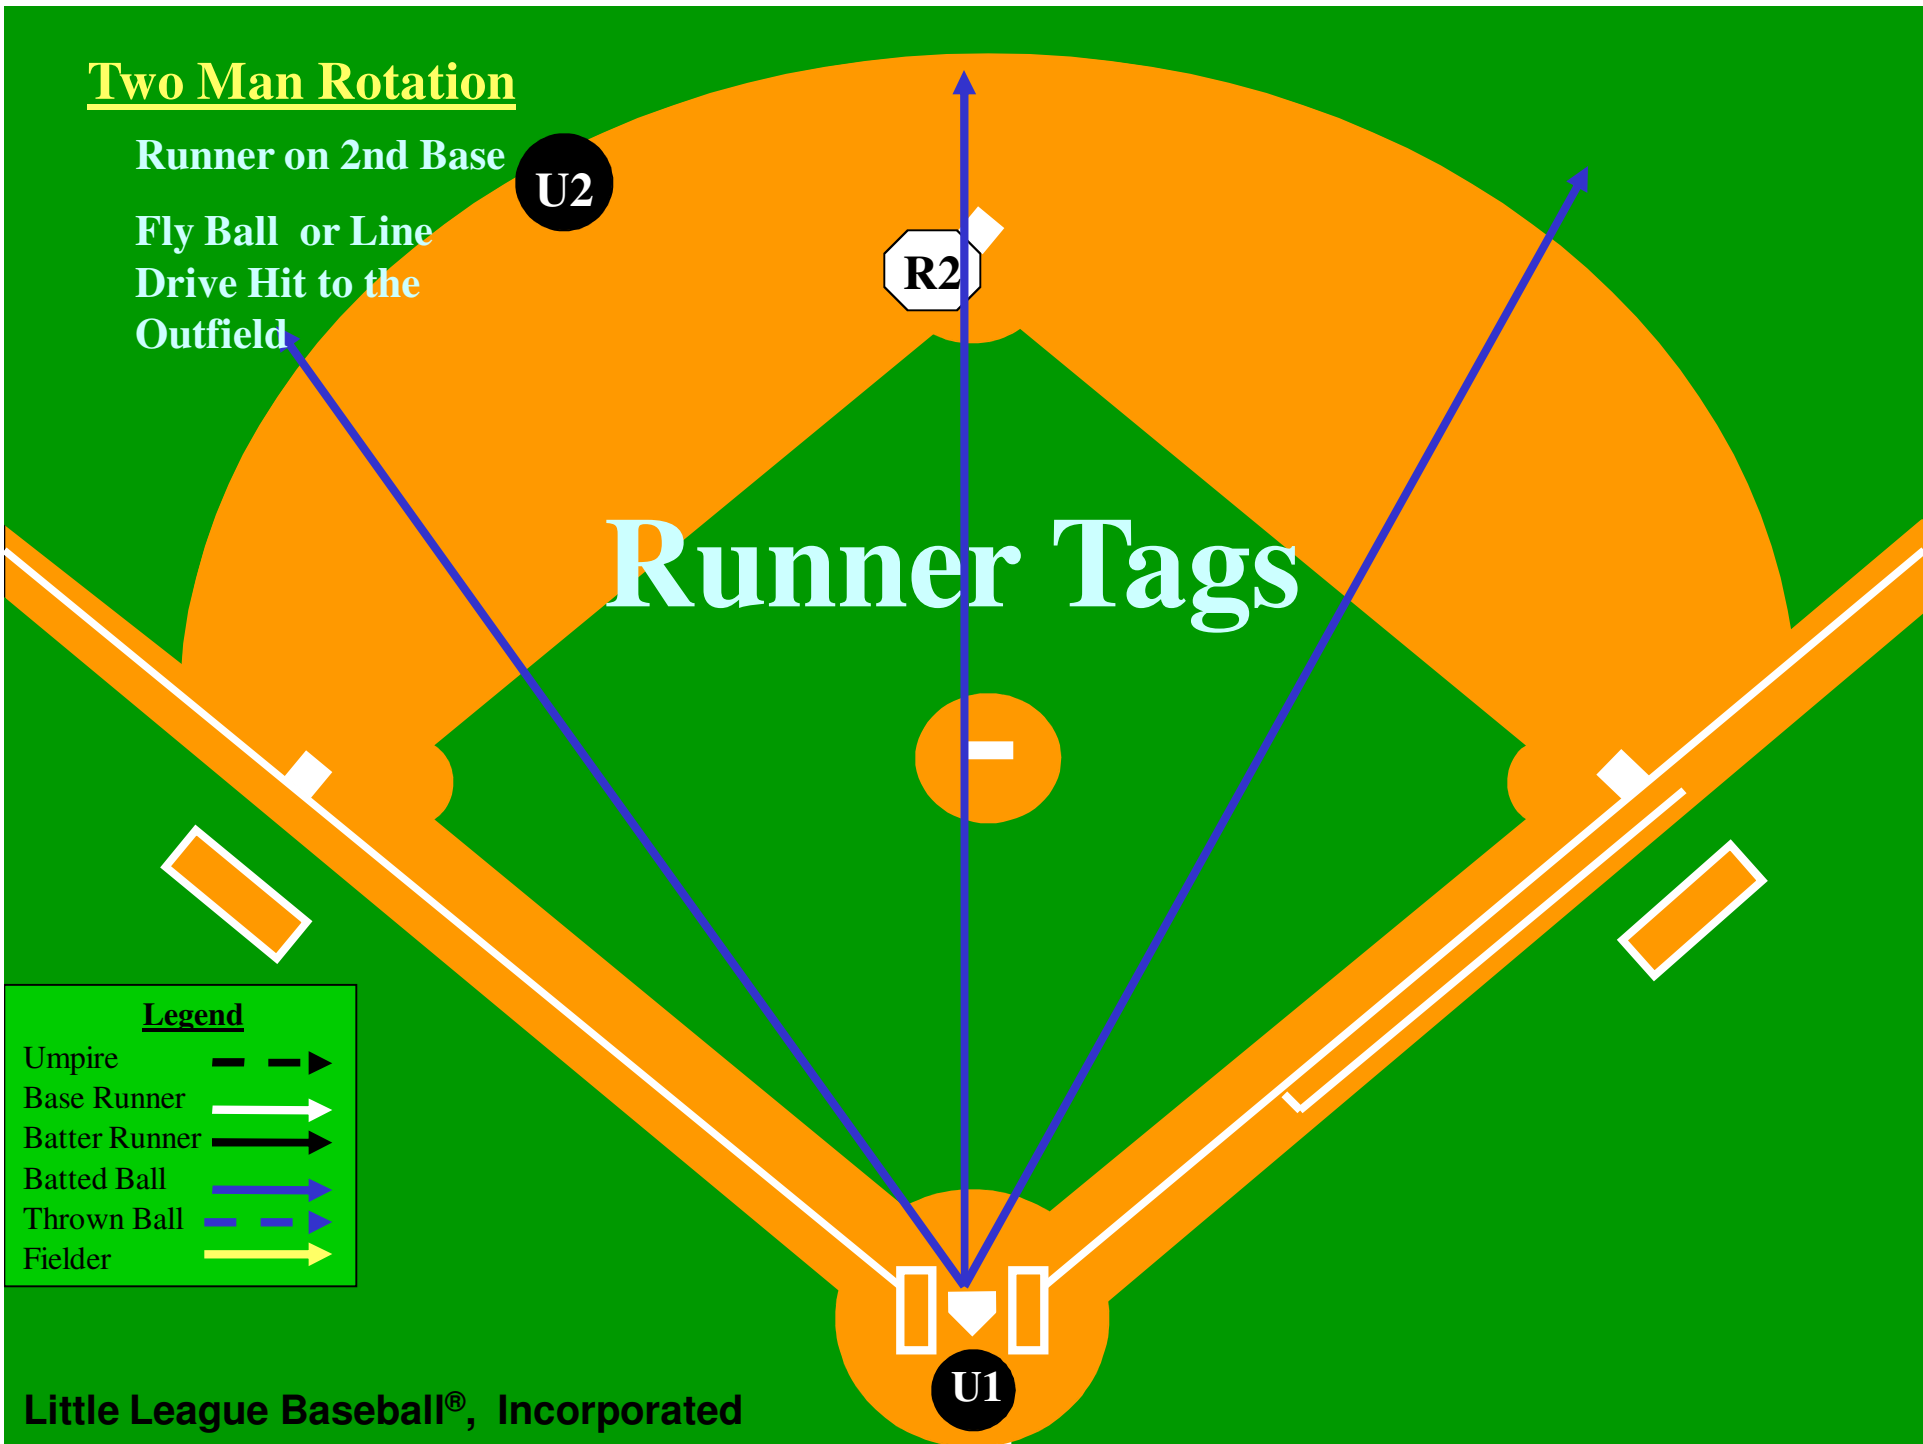

Runner Tags

Legend

- Umpire 
- Base Runner 
- Batter Runner 
- Batted Ball 
- Thrown Ball 
- Fielder 

U1

Two Man Rotation

Runner on 2nd Base

Fly Ball or Line
Drive Hit to the
Outfield

Runner Tags