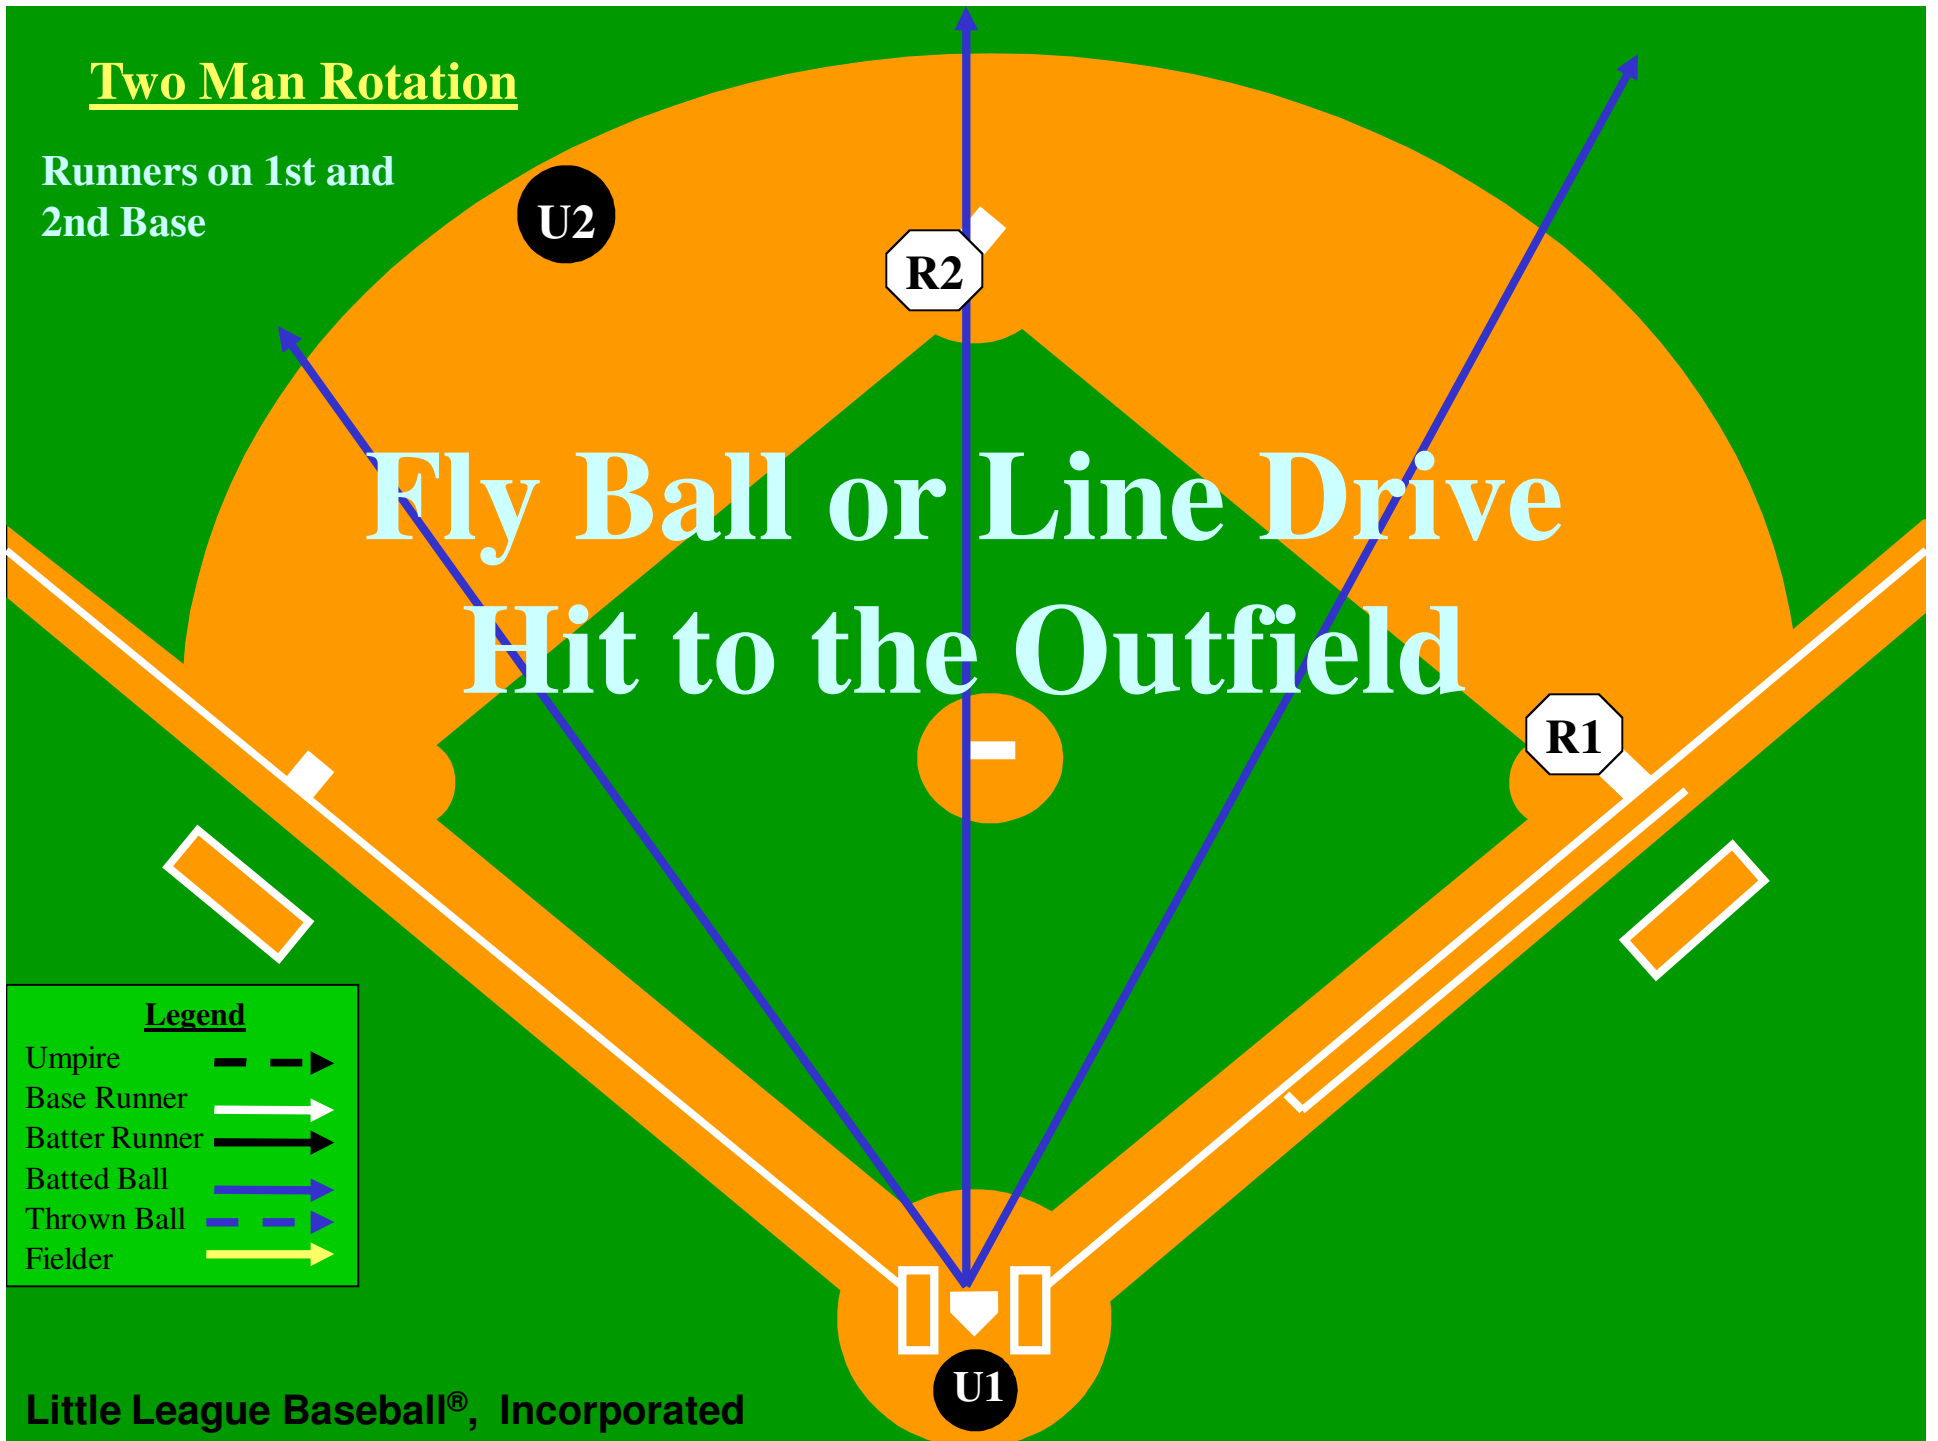

U1

U2

R2

R1

Two Man Rotation

Runners on 1st and
2nd Base

Fly Ball or Line Drive
Hit to the Outfield

| Legend | |
|---------------|------|
| Umpire | ---> |
| Base Runner | —> |
| Batter Runner | —> |
| Batted Ball | —> |
| Thrown Ball | —> |
| Fielder | —> |