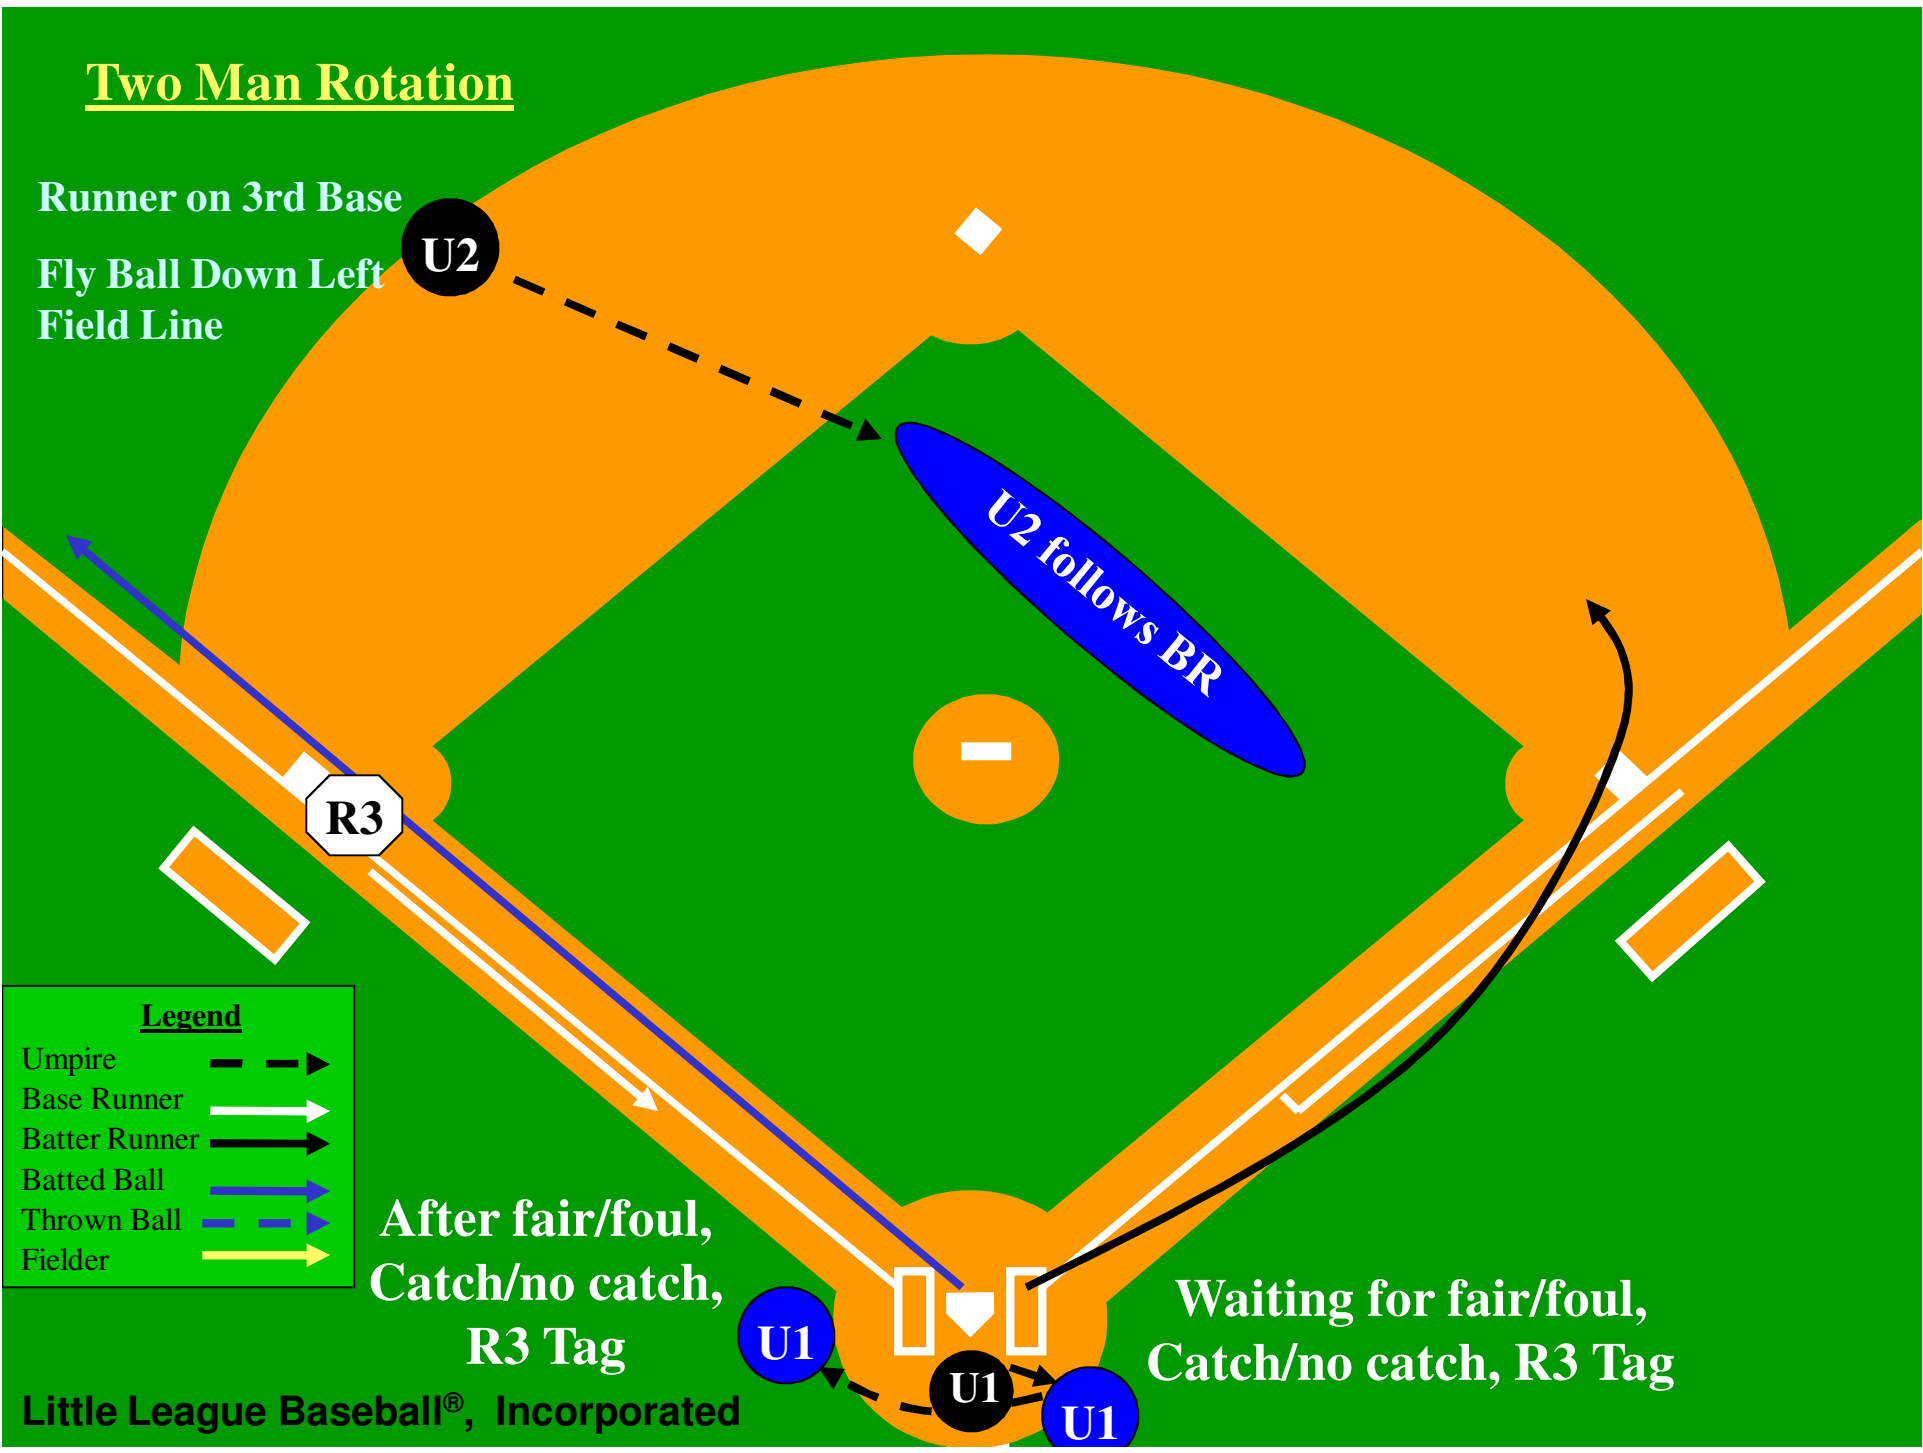

Two Man Rotation

Runner on 3rd Base
Fly Ball Down Left
Field Line

U2

U2 follows BR

R3

Legend

- Umpire - - - - ->
- Base Runner - - - - ->
- Batter Runner - - - - ->
- Batted Ball - - - - ->
- Thrown Ball - - - - ->
- Fielder - - - - ->

After fair/foul,
Catch/no catch,
R3 Tag

Waiting for fair/foul,
Catch/no catch, R3 Tag

U1

U1

U1