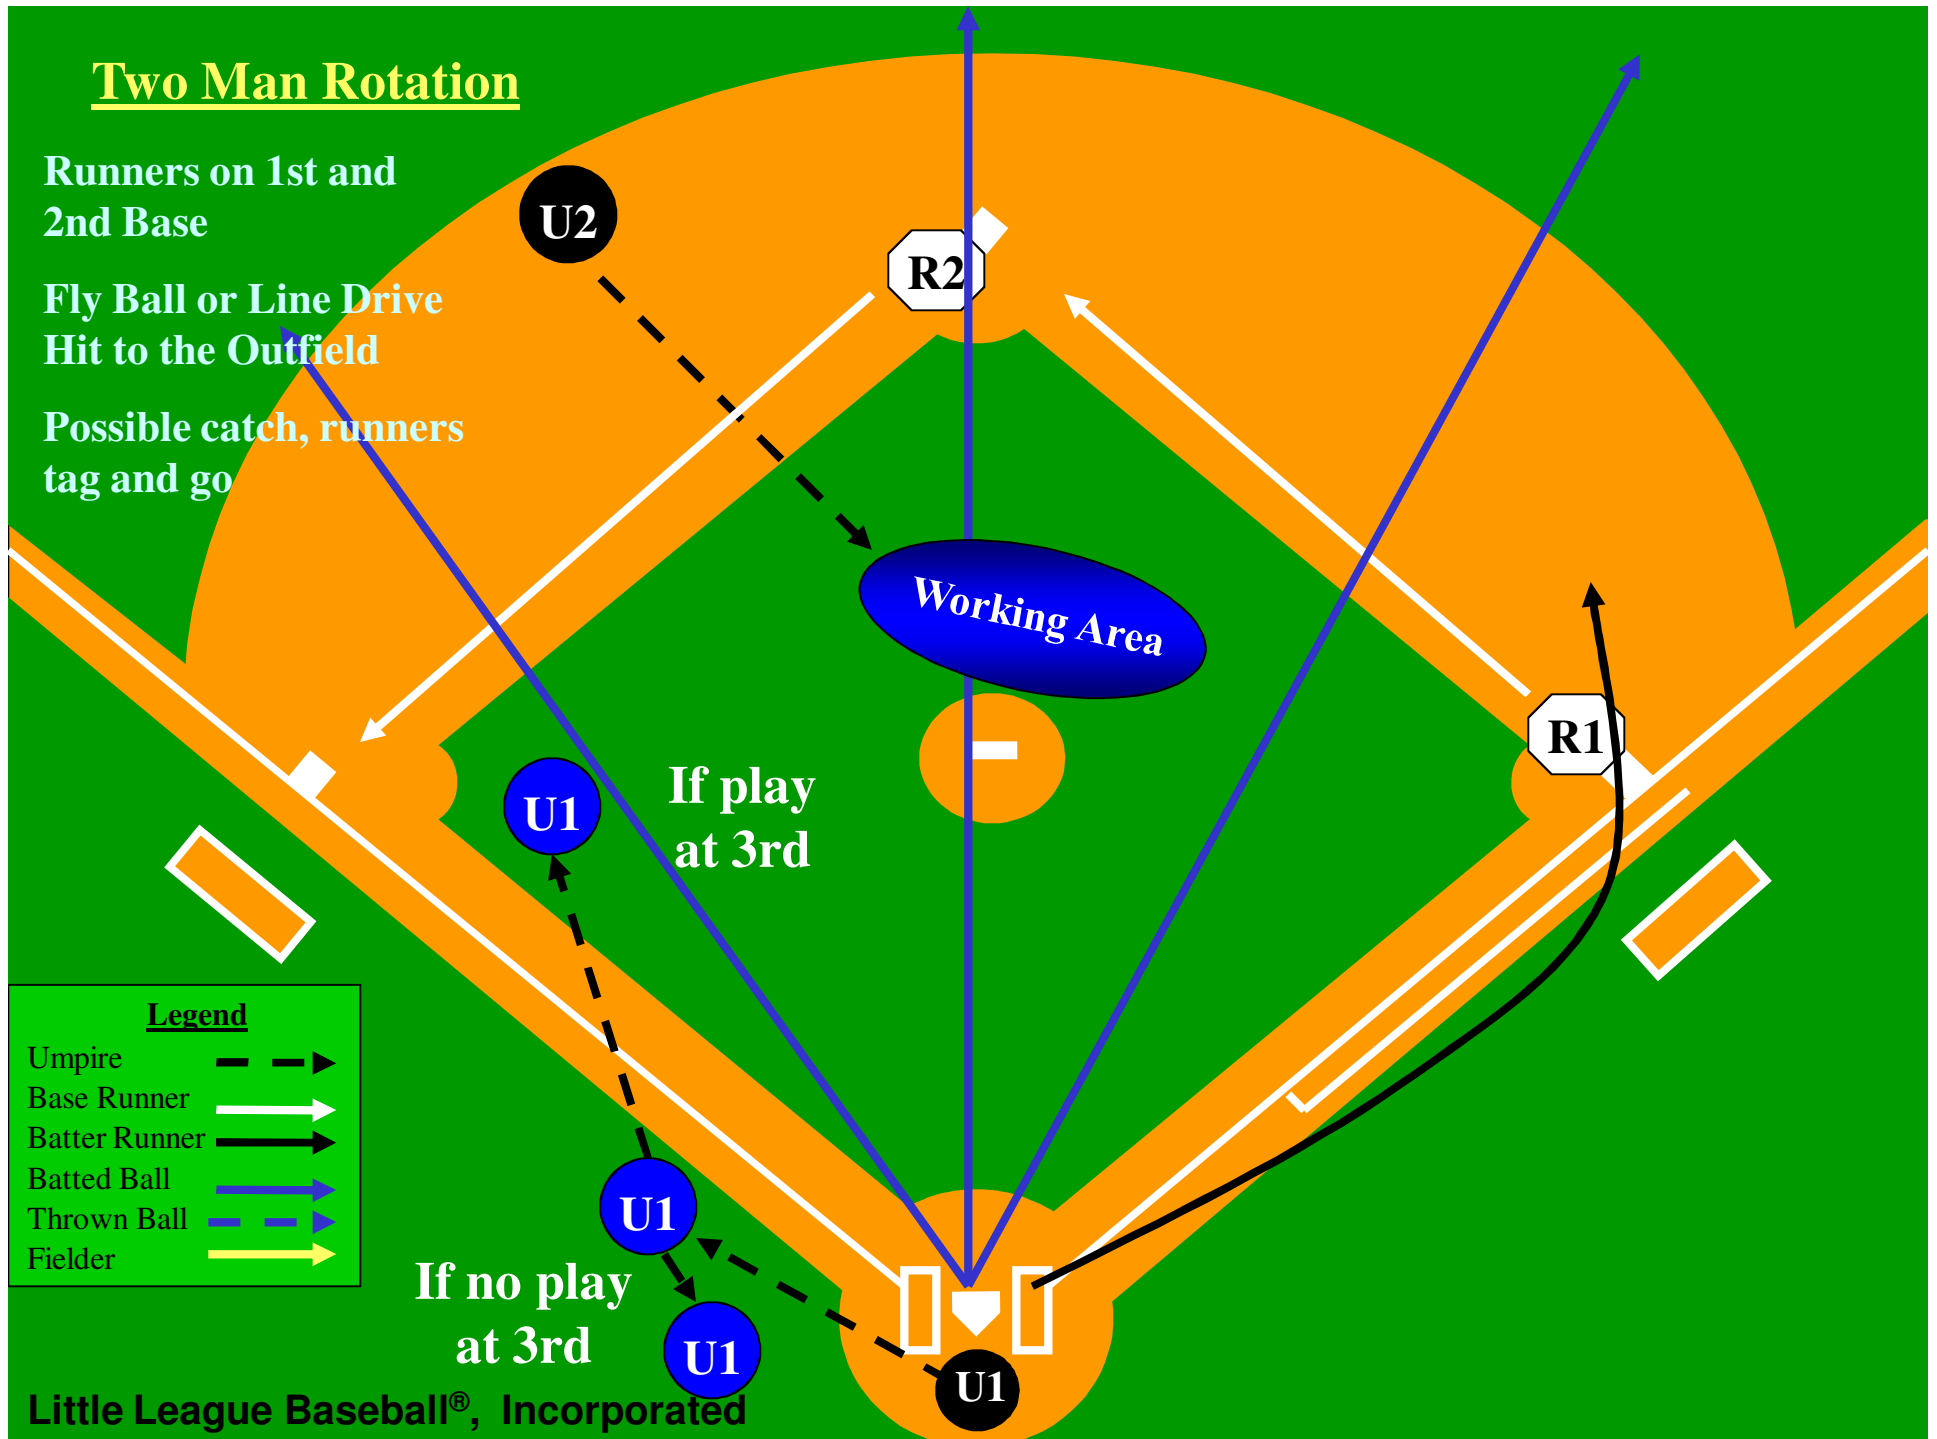

Two Man Rotation

Runners on 1st and 2nd Base

Fly Ball or Line Drive Hit to the Outfield

Possible catch, runners tag and go