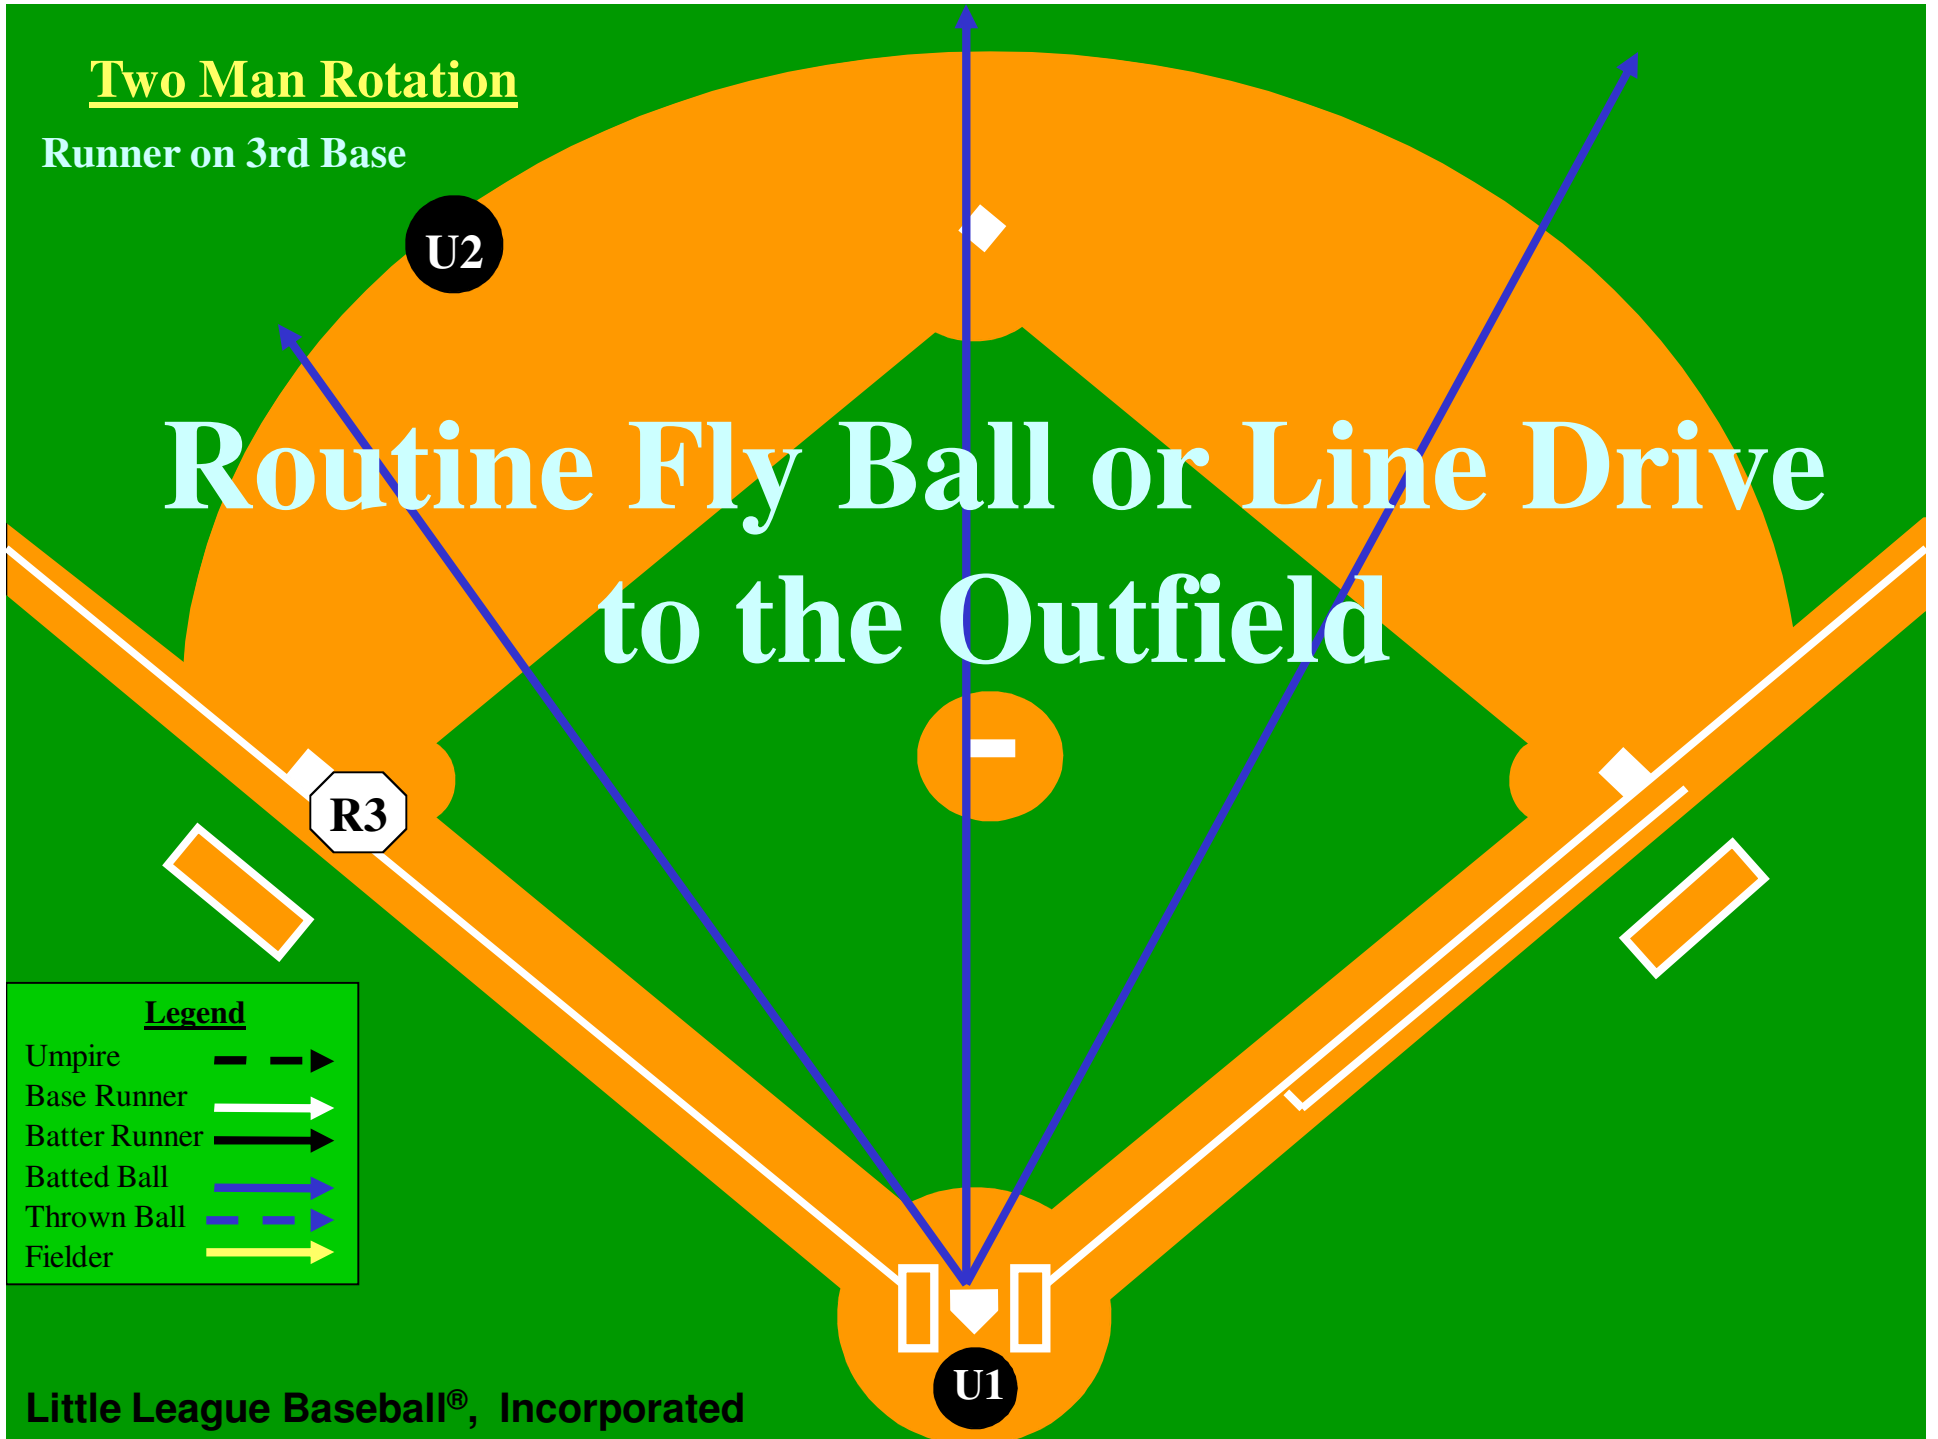

Two Man Rotation

Runner on 3rd Base

U2

Routine Fly Ball or Line Drive to the Outfield

R3

U1

Legend

Umpire	--->
Base Runner	—>
Batter Runner	—>
Batted Ball	—>
Thrown Ball	—>
Fielder	—>