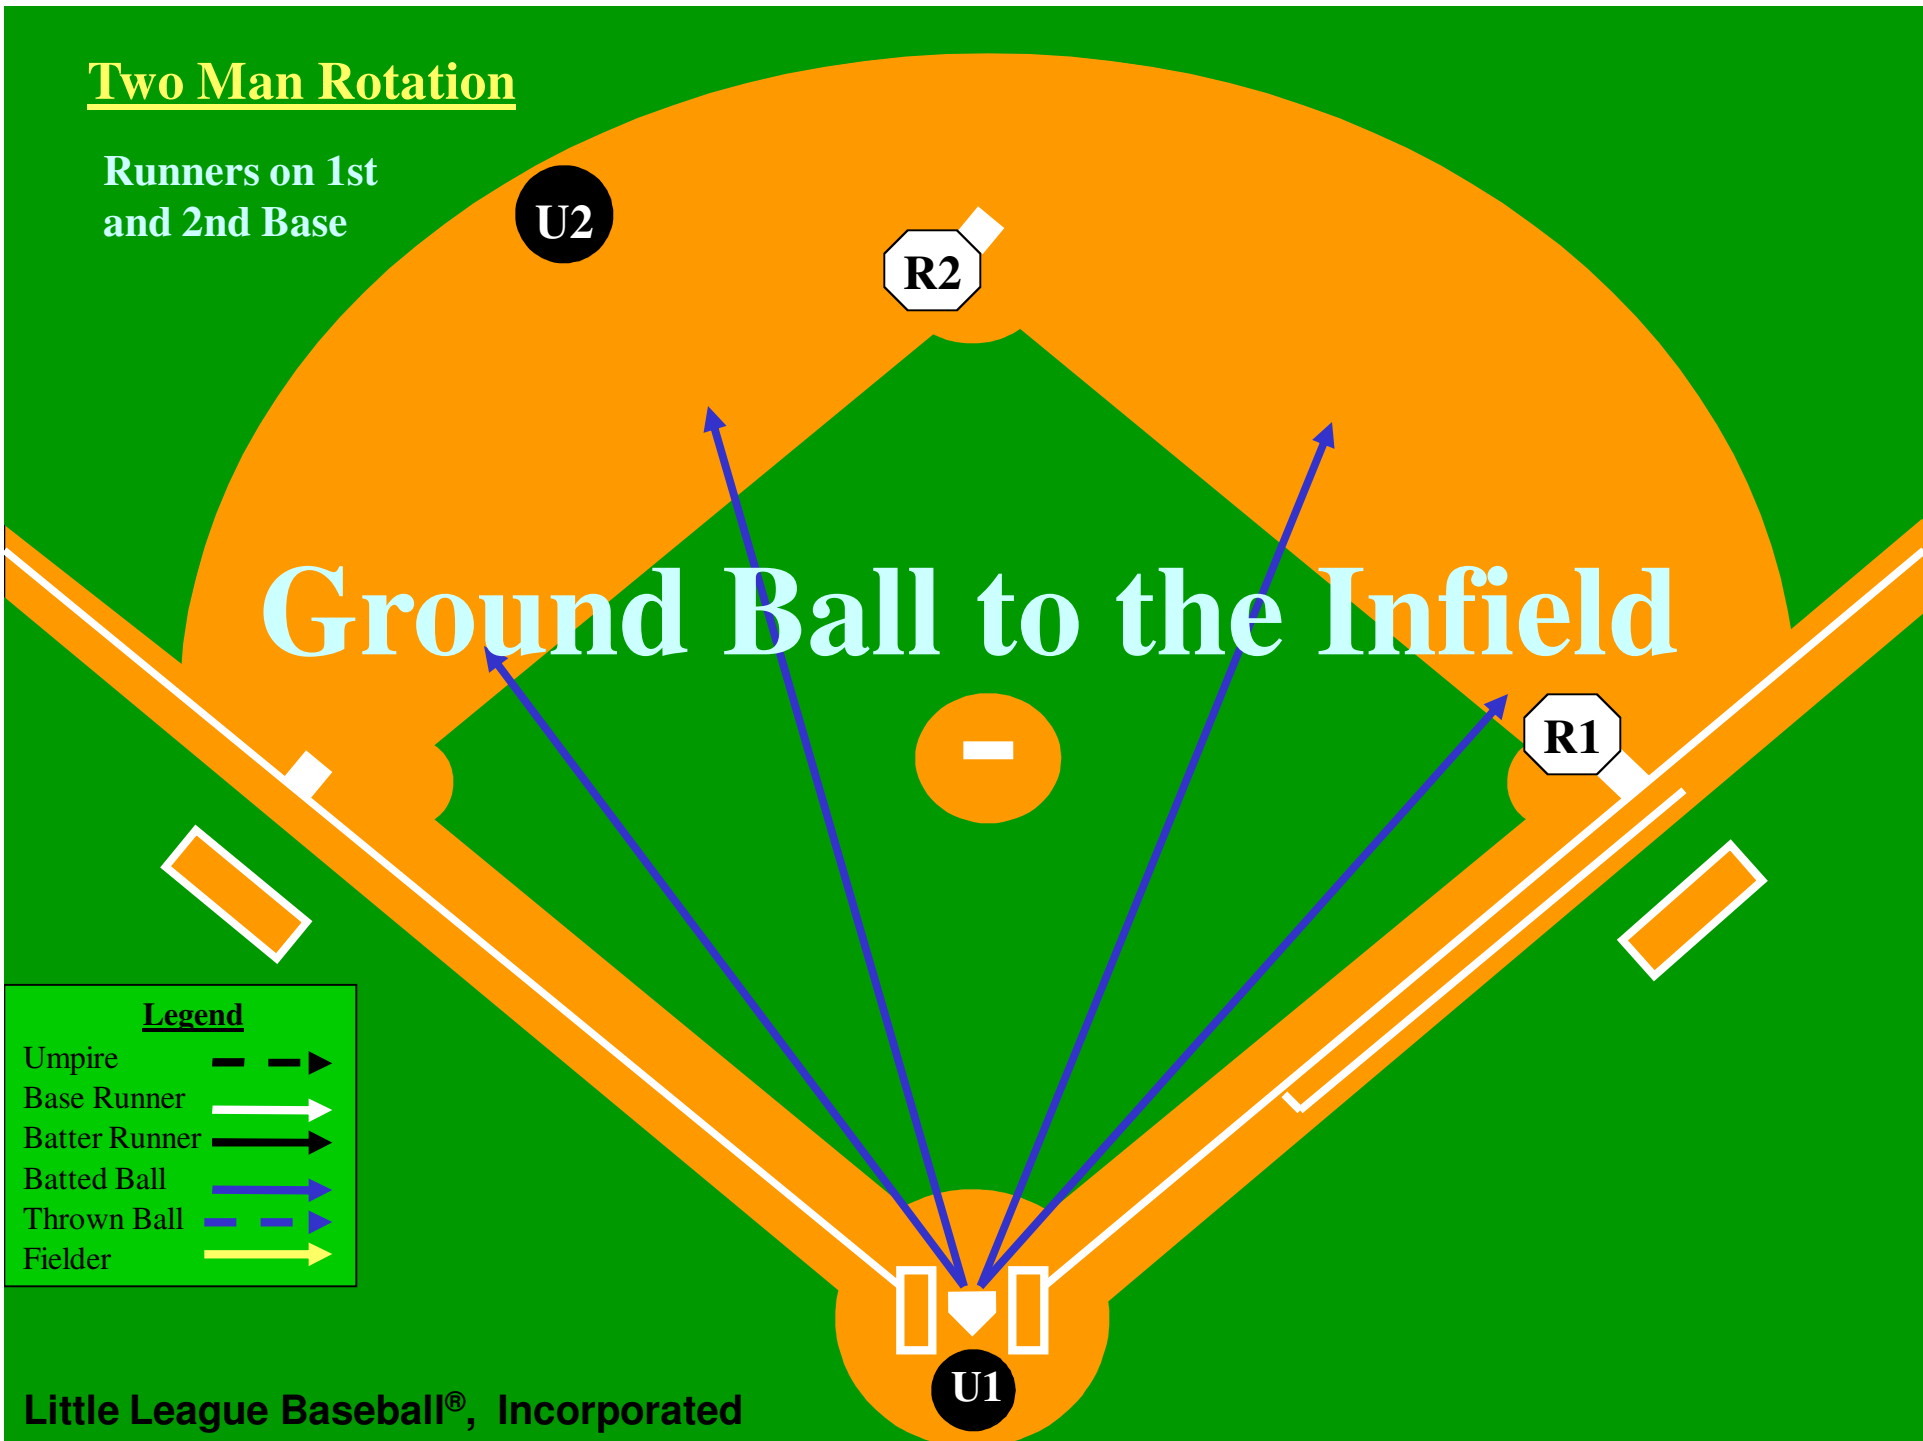

Little League Baseball®, Incorporated

Two Man Rotation

Runners on 1st and
2nd Base

Fly Ball Down Right
Field Line

Two Man Rotation

Runners on 1st
and 2nd Base

Ground Ball to the Infield

| Legend | |
|---------------|------|
| Umpire | ---> |
| Base Runner | —> |
| Batter Runner | —> |
| Batted Ball | —> |
| Thrown Ball | —> |
| Fielder | —> |