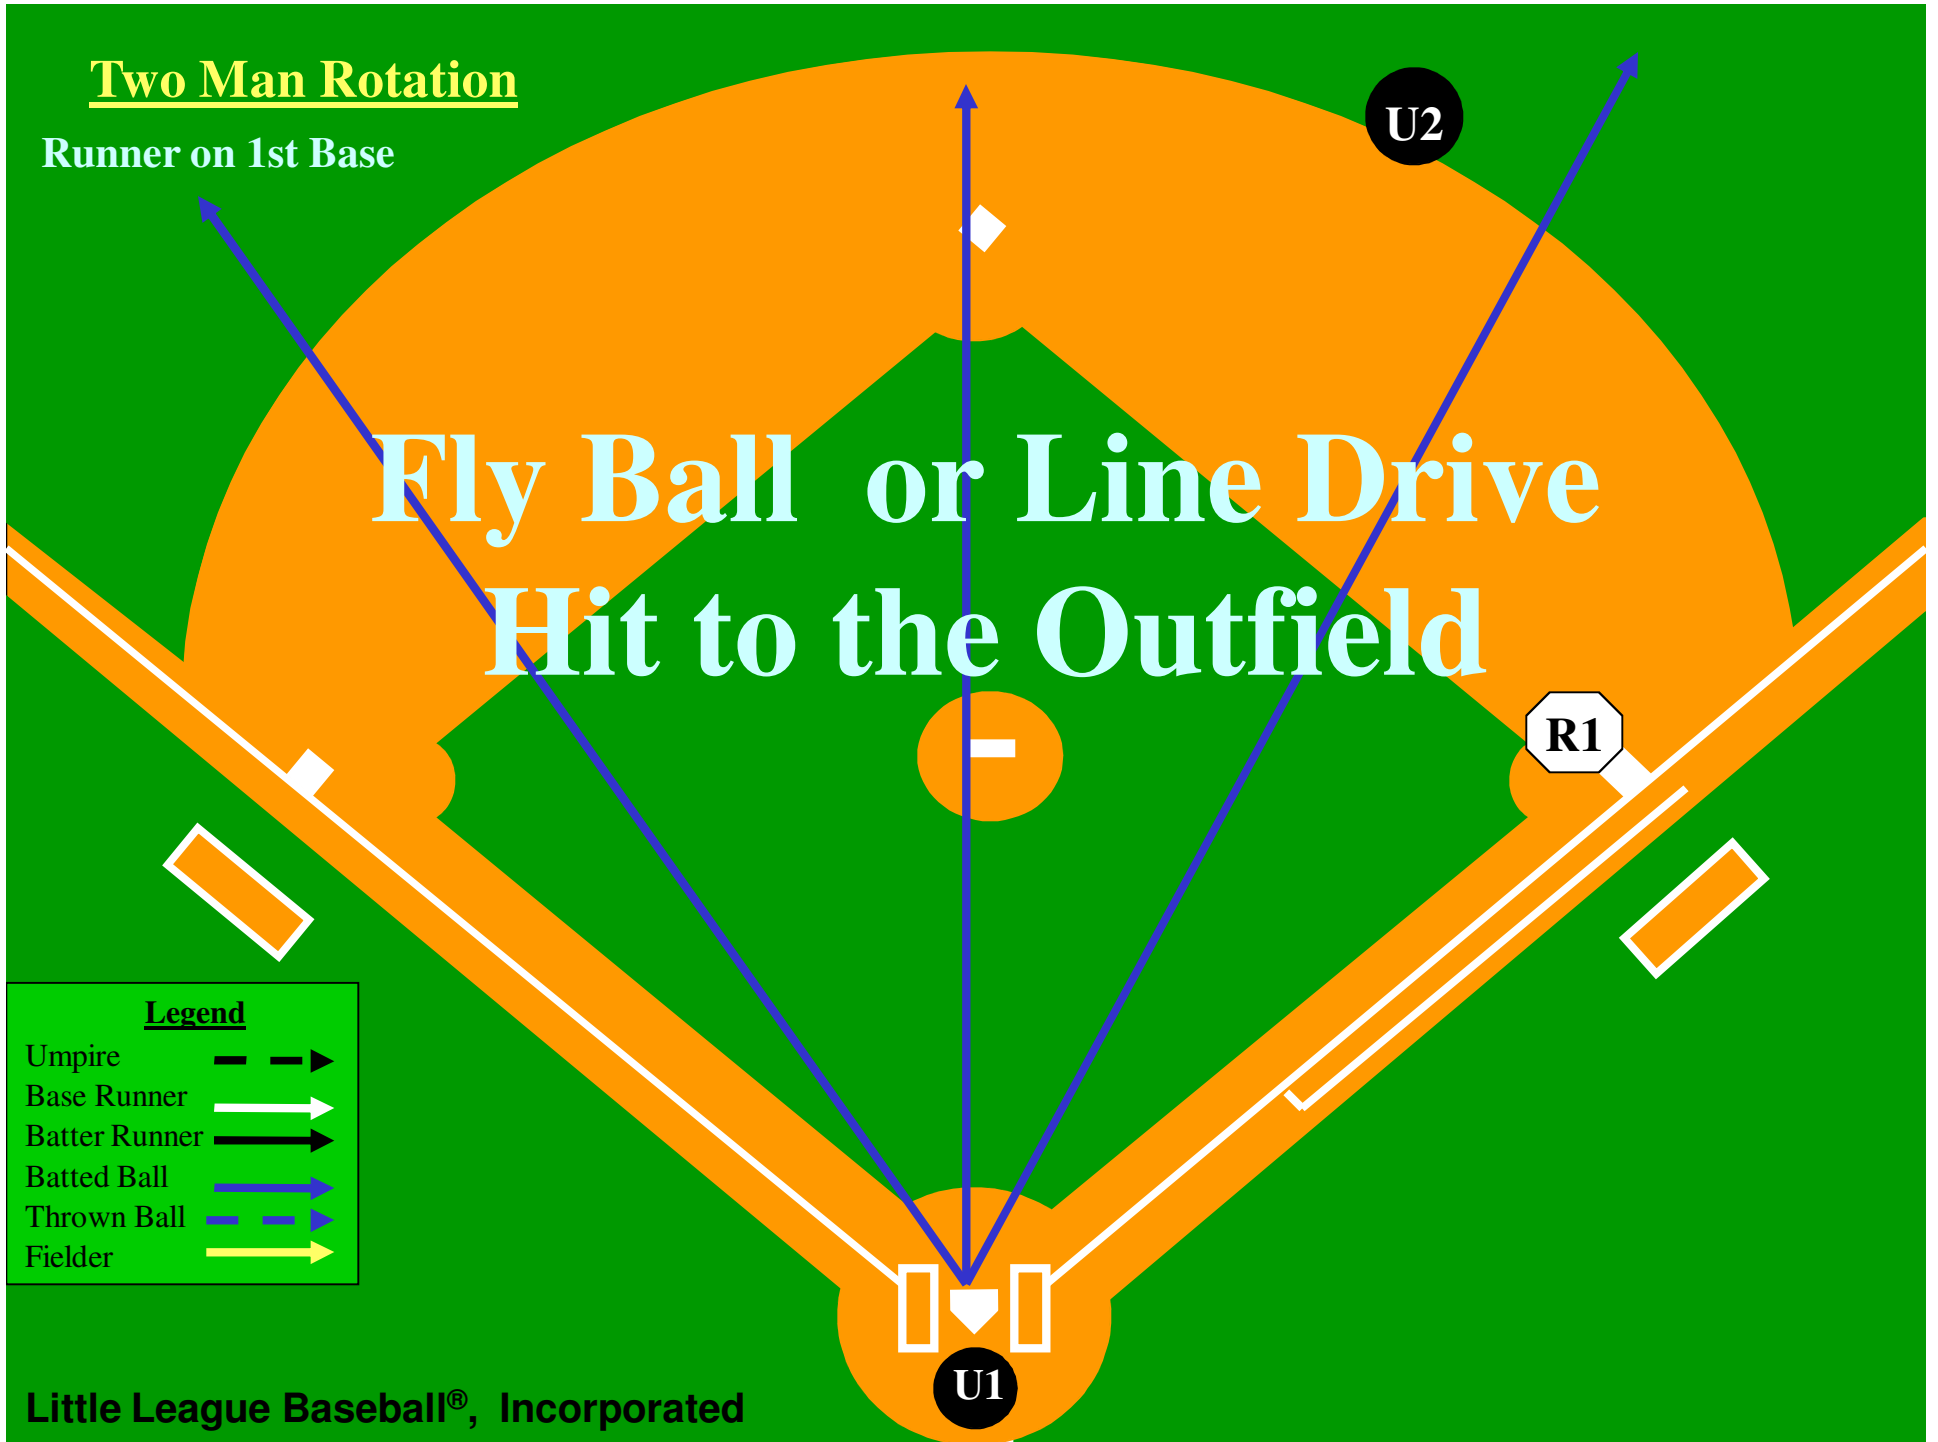

Two Man Rotation

Runner on 1st Base

Fly Ball or Line Drive Hit
to the Outfield

Runner is tagging

Two Man Rotation

Runner on 1st Base

Fly Ball or Line Drive
Hit to the Outfield

Runner is **NOT** tagging