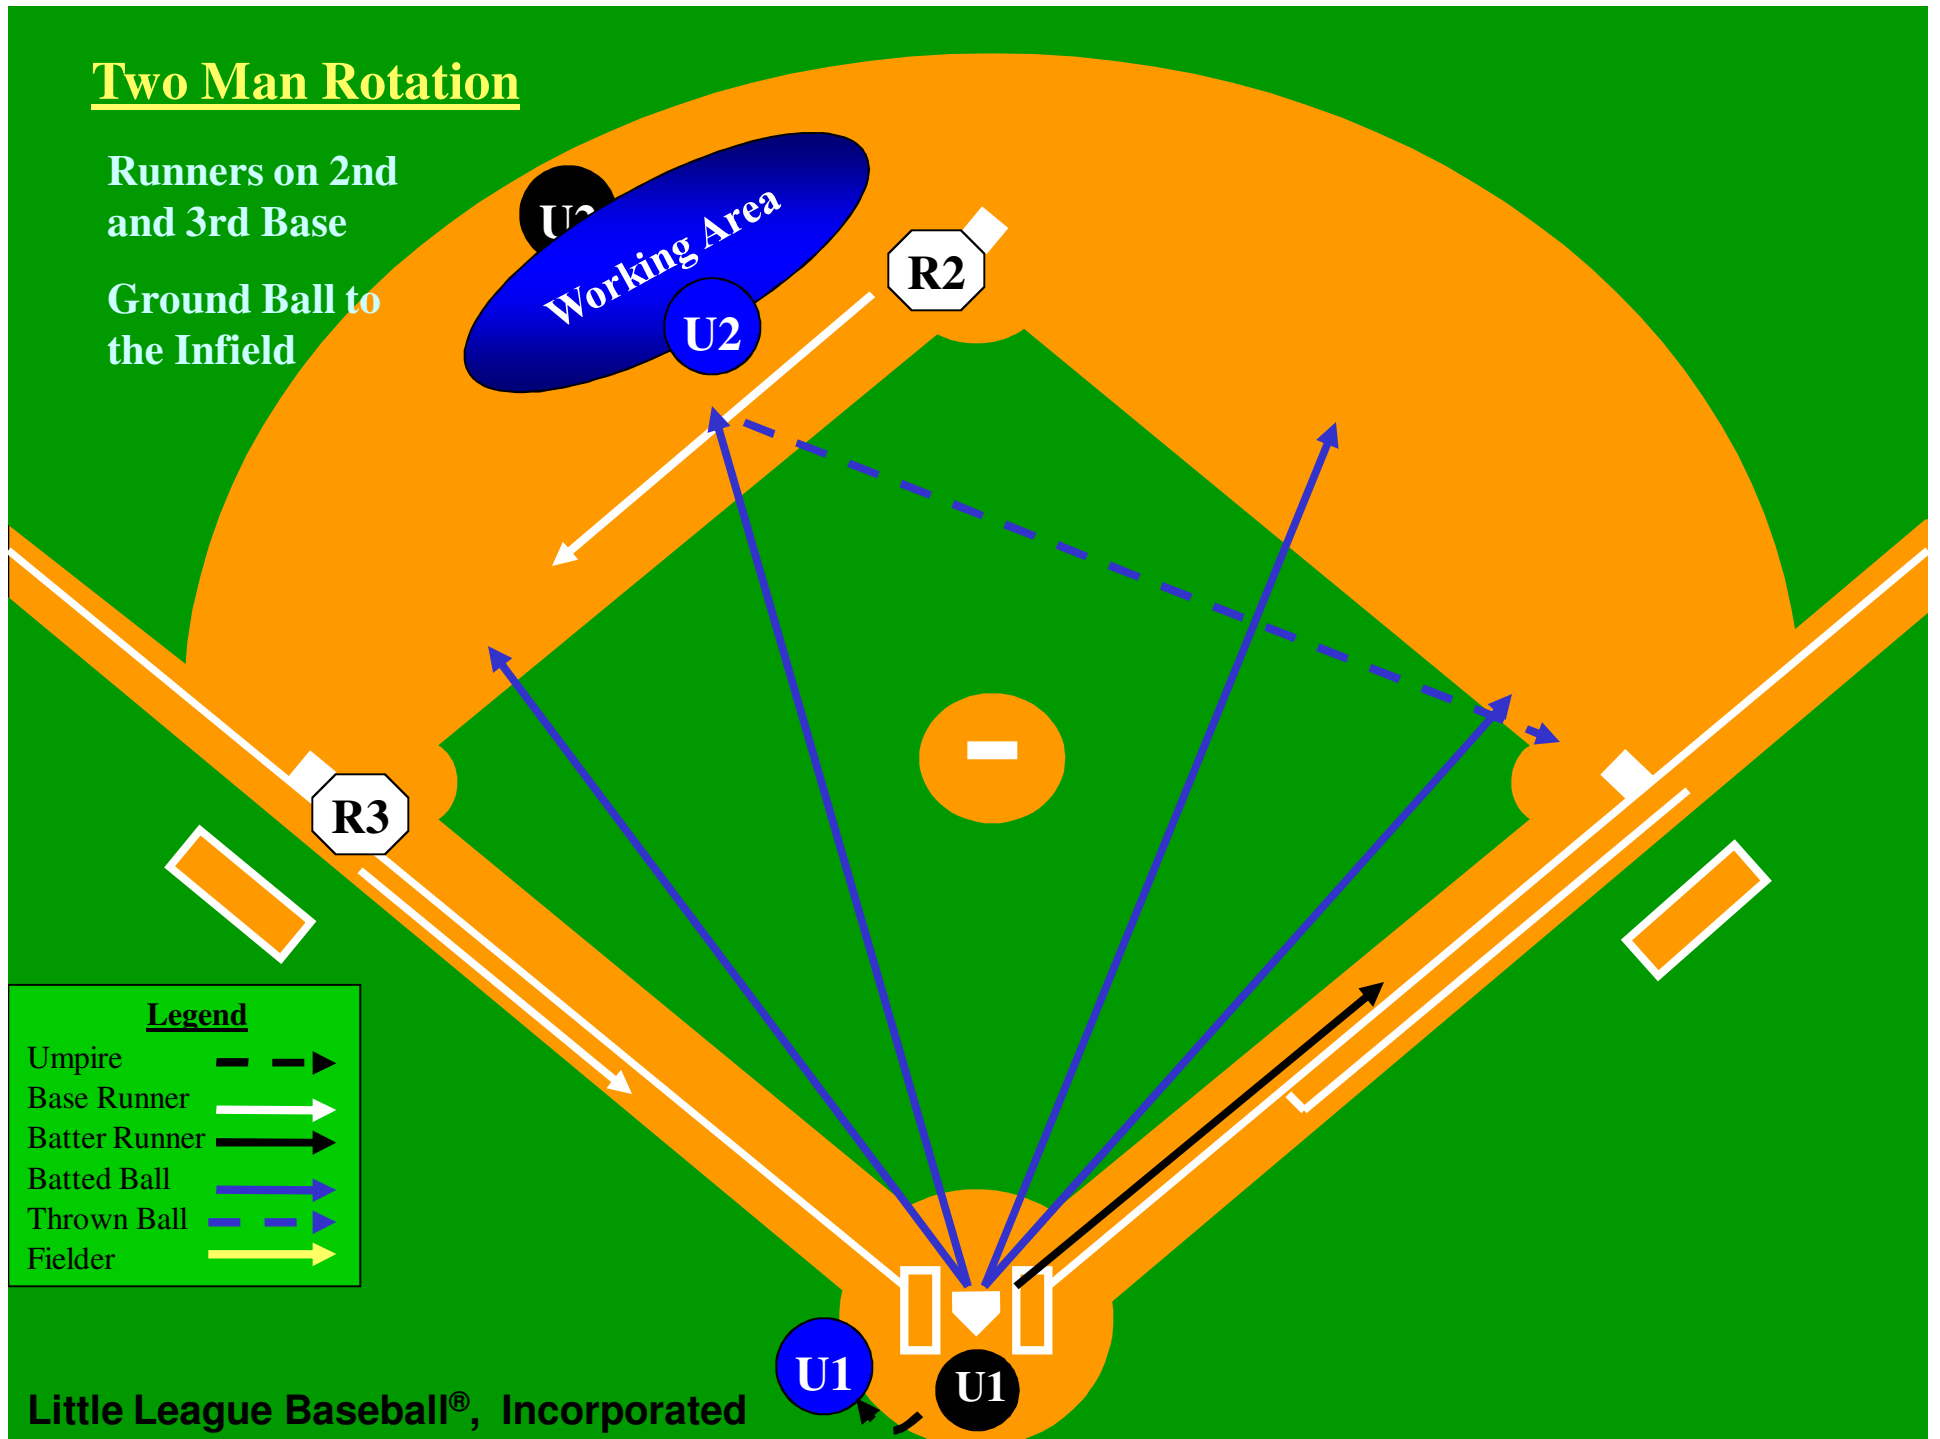

Two Man Rotation

Runners on 2nd
and 3rd Base

Ground Ball to
the Infield