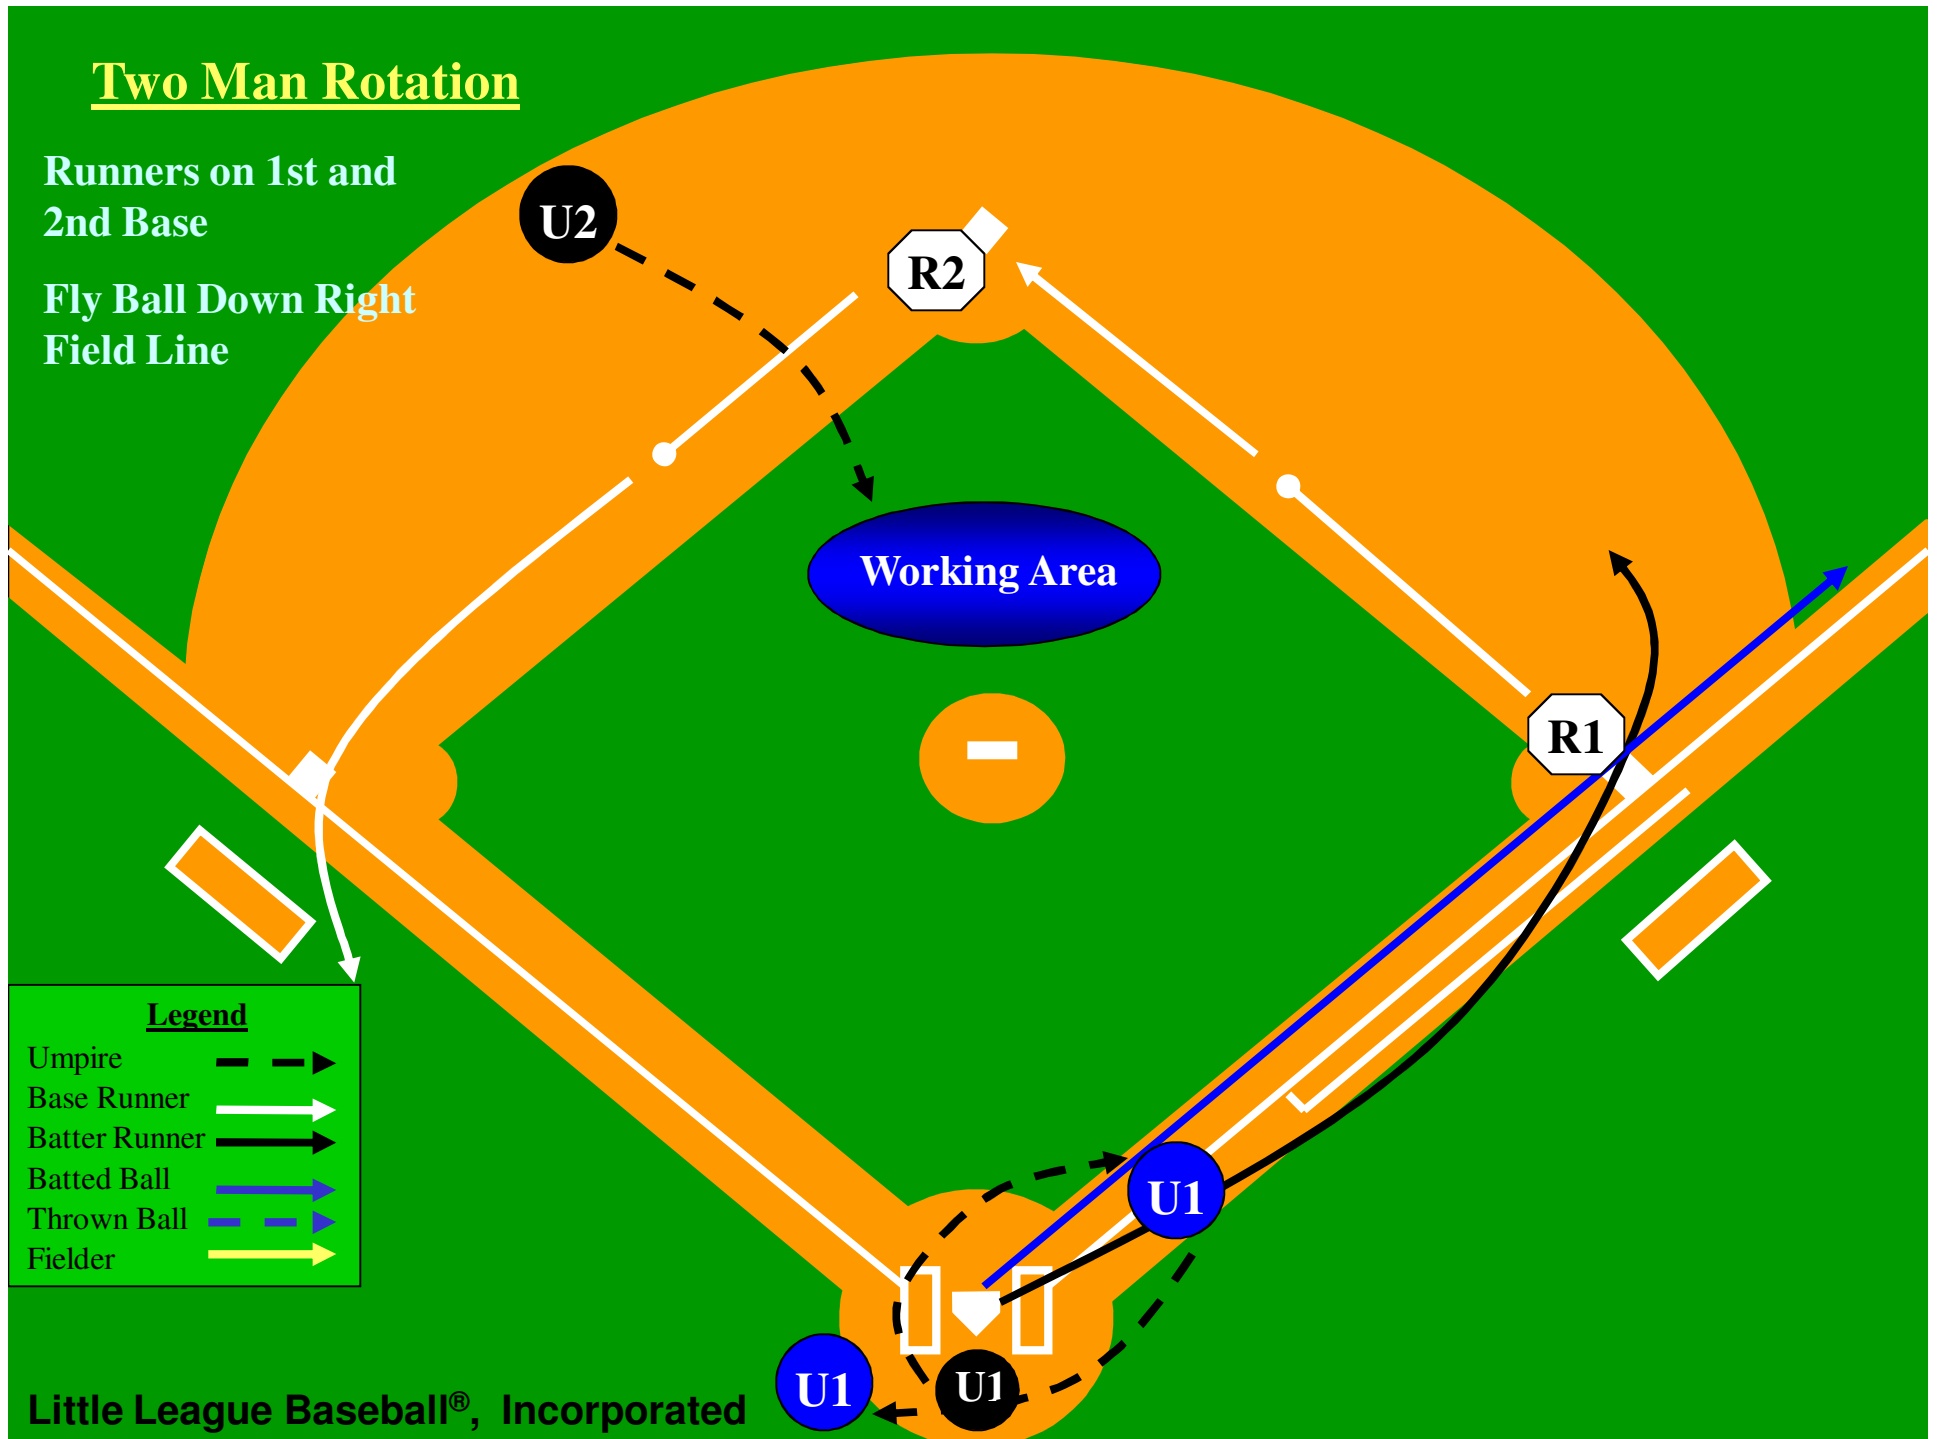

Two Man Rotation

Runners on 1st and
2nd Base

Fly Ball Down Right
Field Line