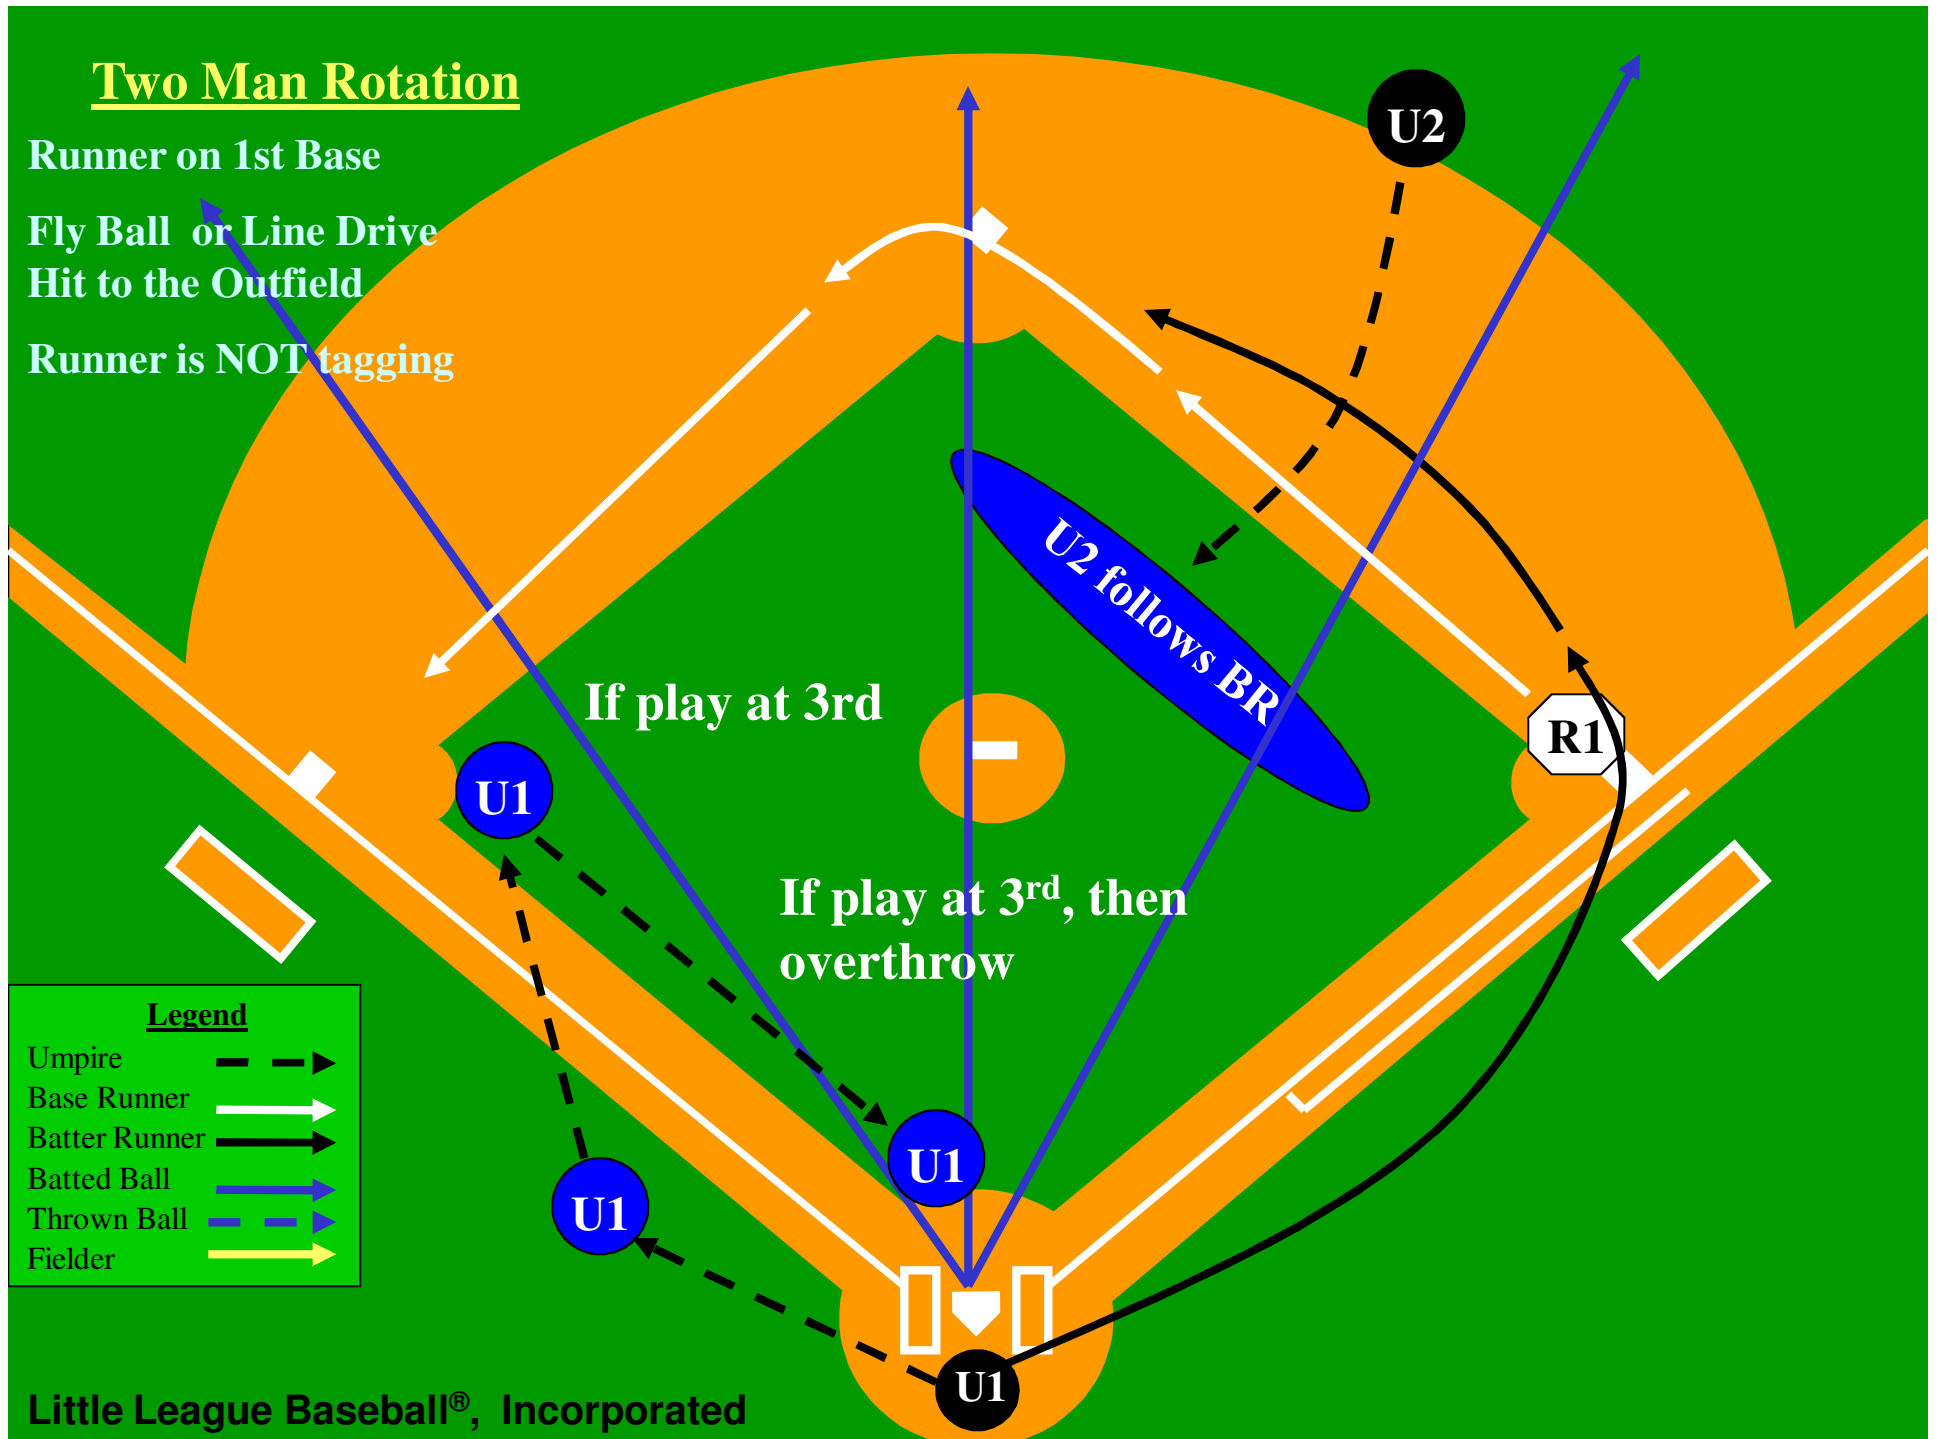

Runner is NOT tagging

Legend

- Umpire
- Base Runner
- Batter Runner
- Batted Ball
- Thrown Ball
- Fielder

Two Man Rotation

Runner on 1st Base

Fly Ball or Line Drive
Hit to the Outfield

Runner is NOT tagging

Two Man Rotation

Runner on 1st Base

Fly Ball or Line Drive
Hit to the Outfield

Runner is NOT tagging

Two Man Rotation

Runner on 1st Base

Fly Ball Down Right Field Line

Two Man Rotation