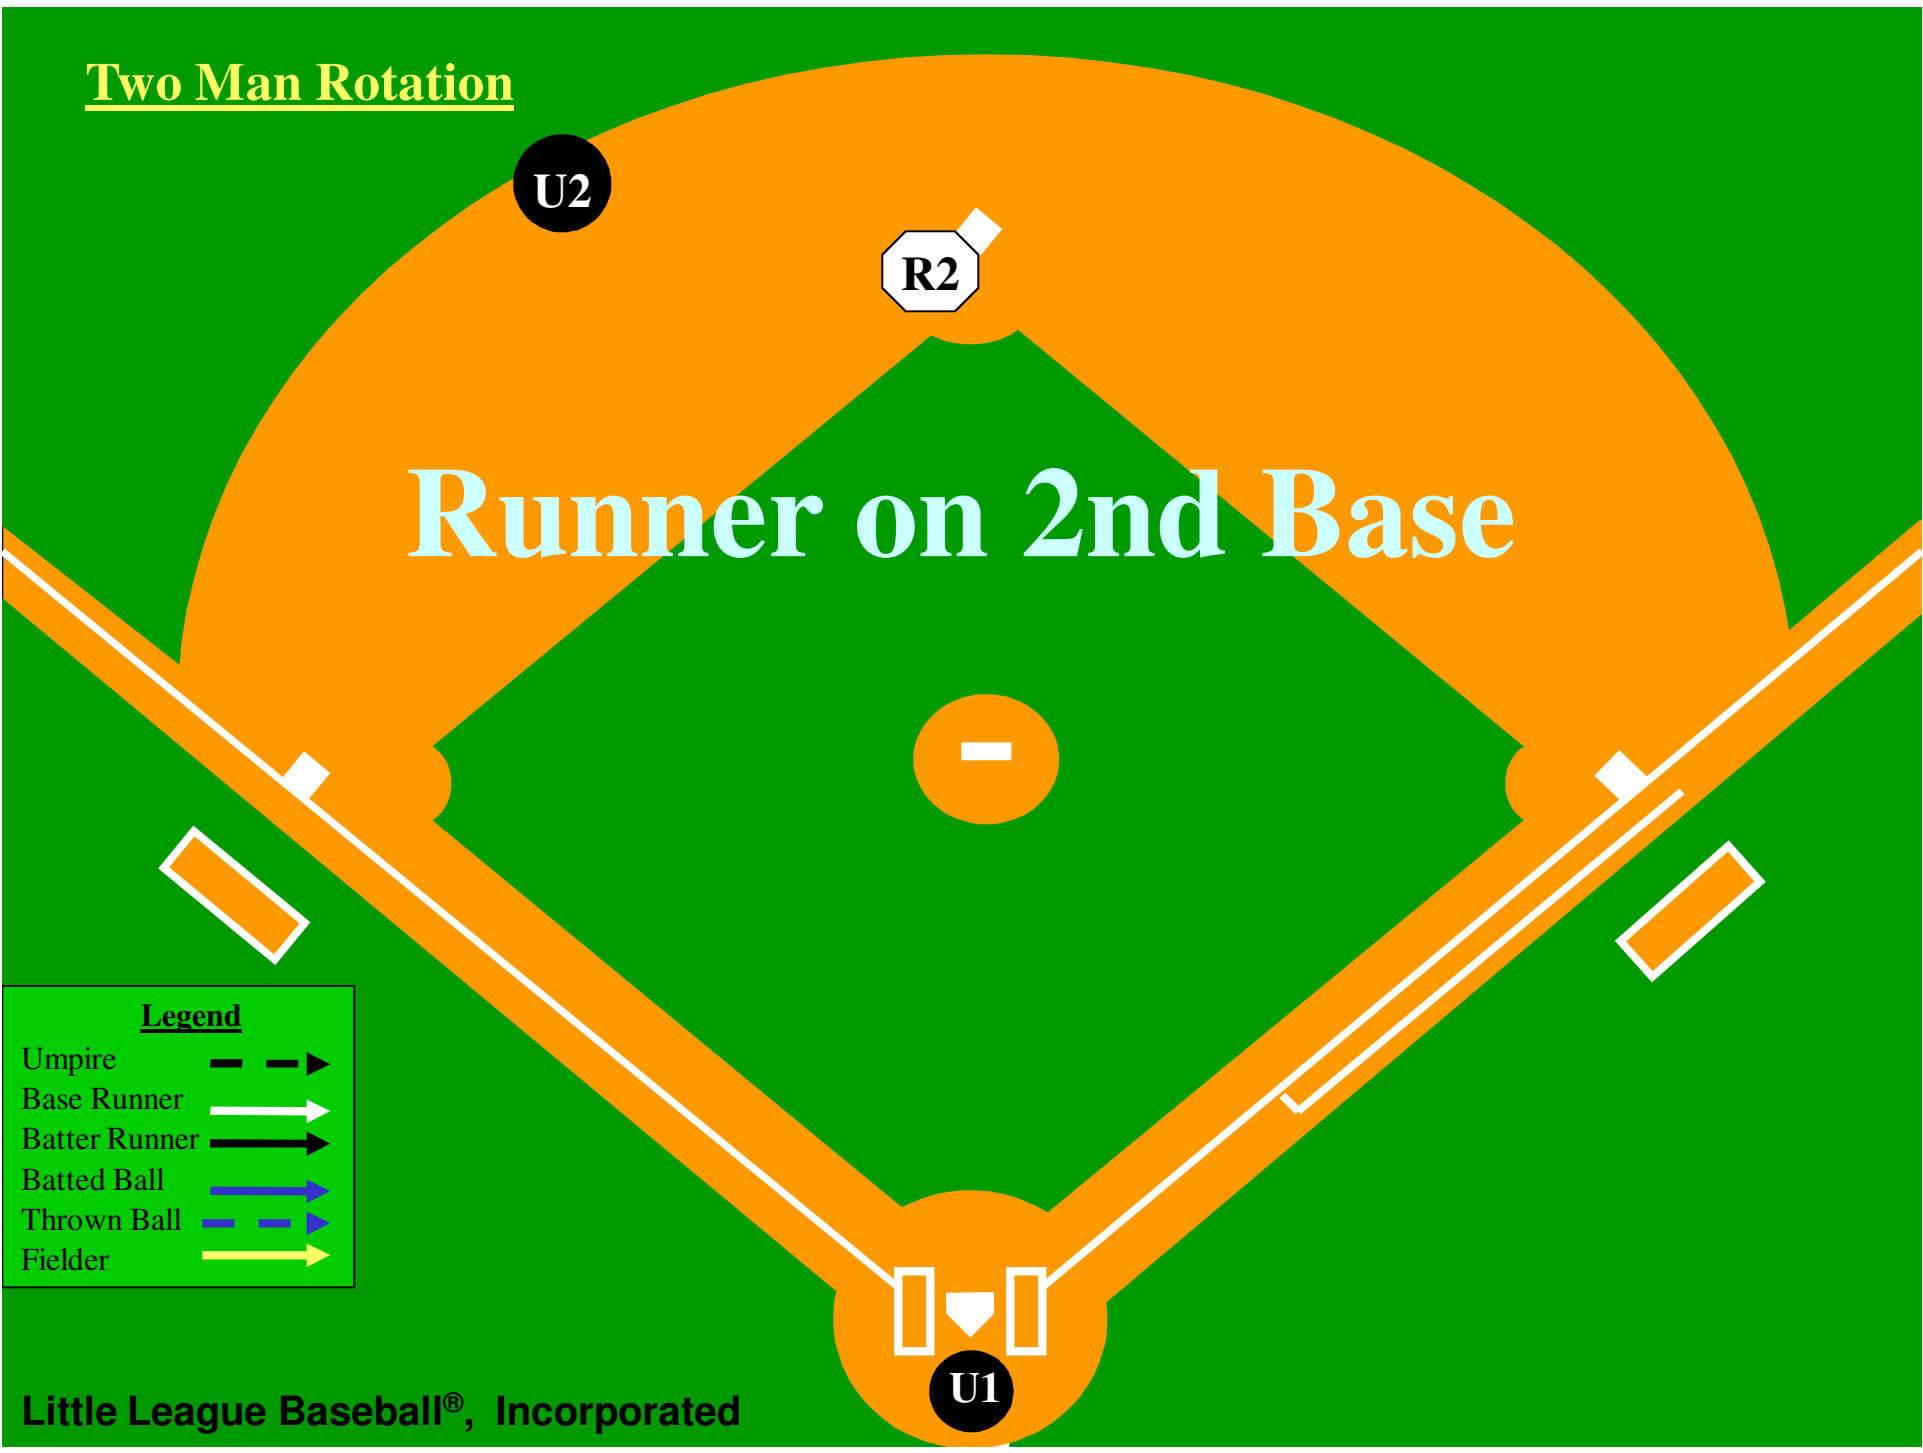

Two Man Rotation

Runner on 2nd Base

Legend	
Umpire	--->
Base Runner	—>
Batter Runner	—>
Batted Ball	—>
Thrown Ball	—>
Fielder	—>

U1

U2

R2