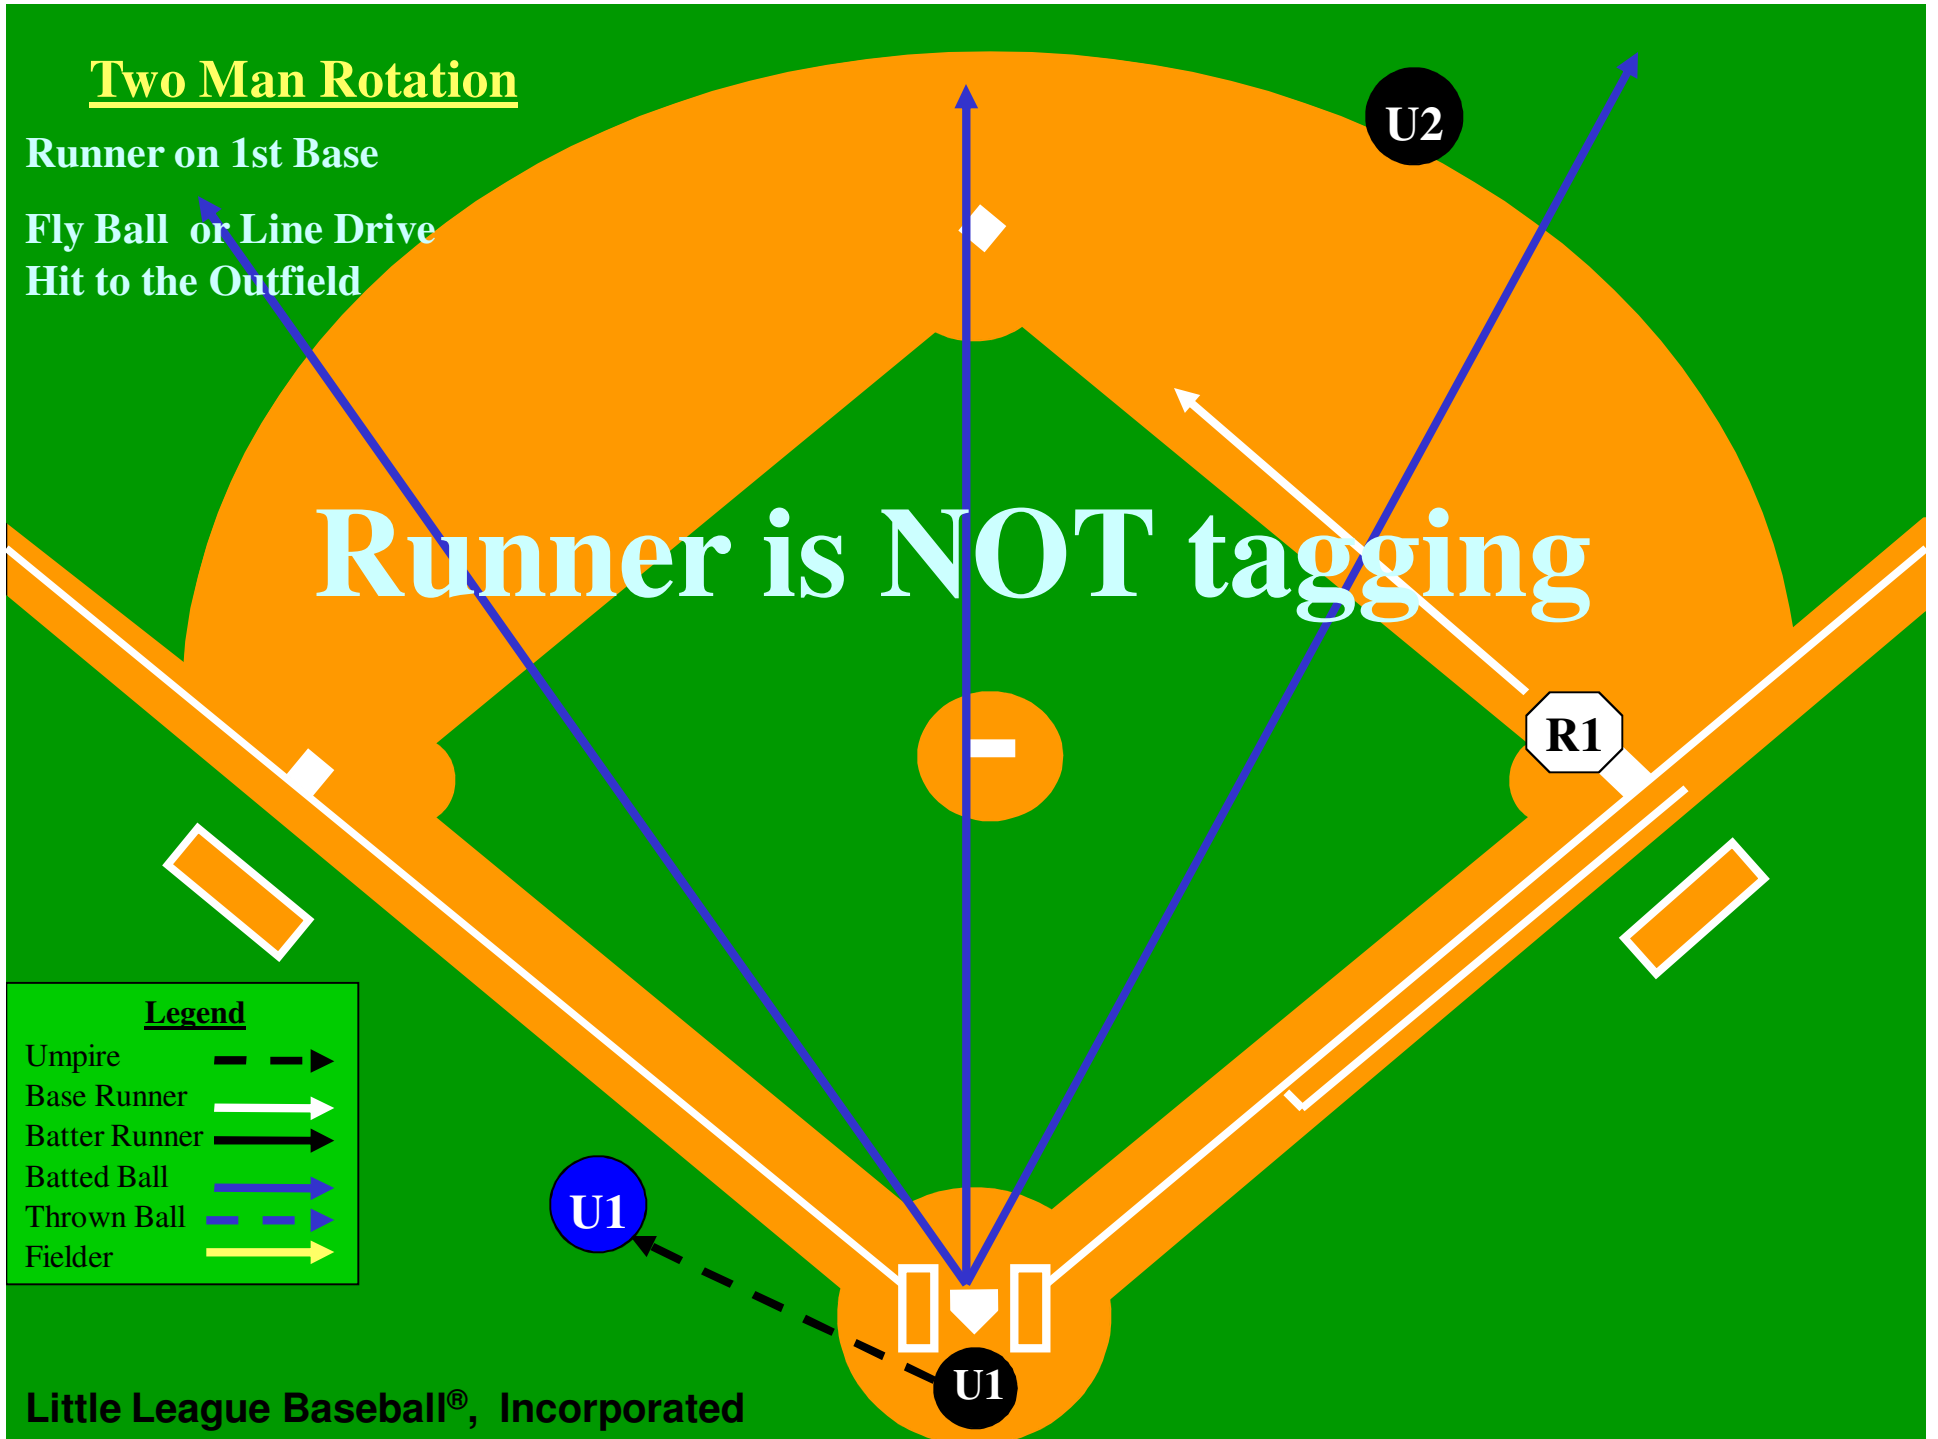

Two Man Rotation

Runner on 1st Base

Fly Ball or Line Drive
Hit to the Outfield

Runner is **NOT** tagging

Legend

Umpire	--->
Base Runner	—>
Batter Runner	—>
Batted Ball	—>
Thrown Ball	—>
Fielder	—>