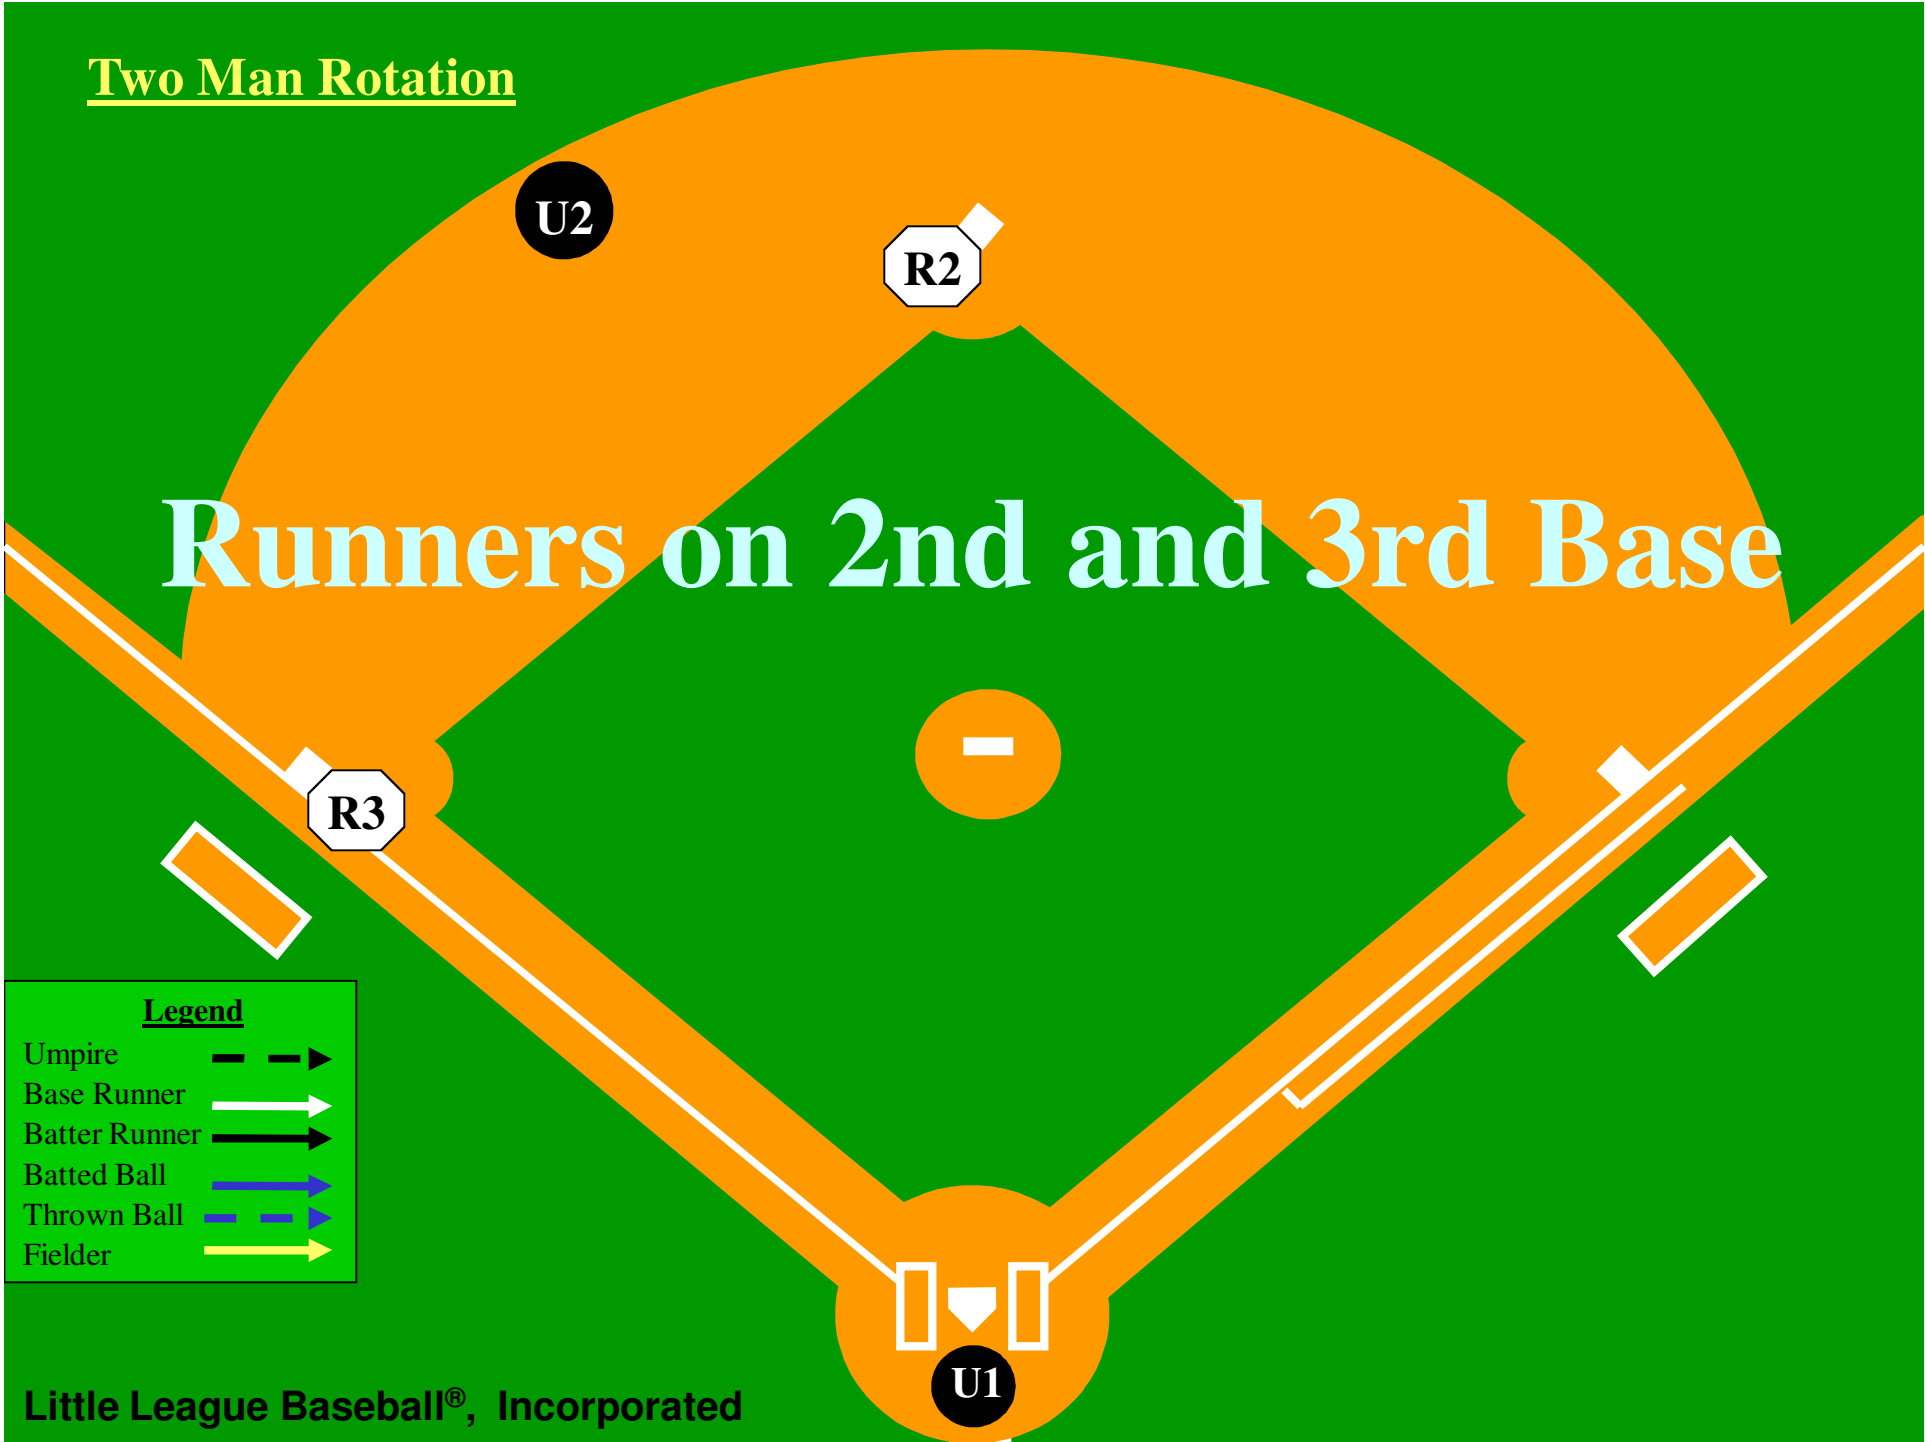

Two Man Rotation

Runners on 2nd and 3rd Base

Legend	
Umpire	--->
Base Runner	—>
Batter Runner	—>
Batted Ball	—>
Thrown Ball	—>
Fielder	—>

U1

U2

R2

R3