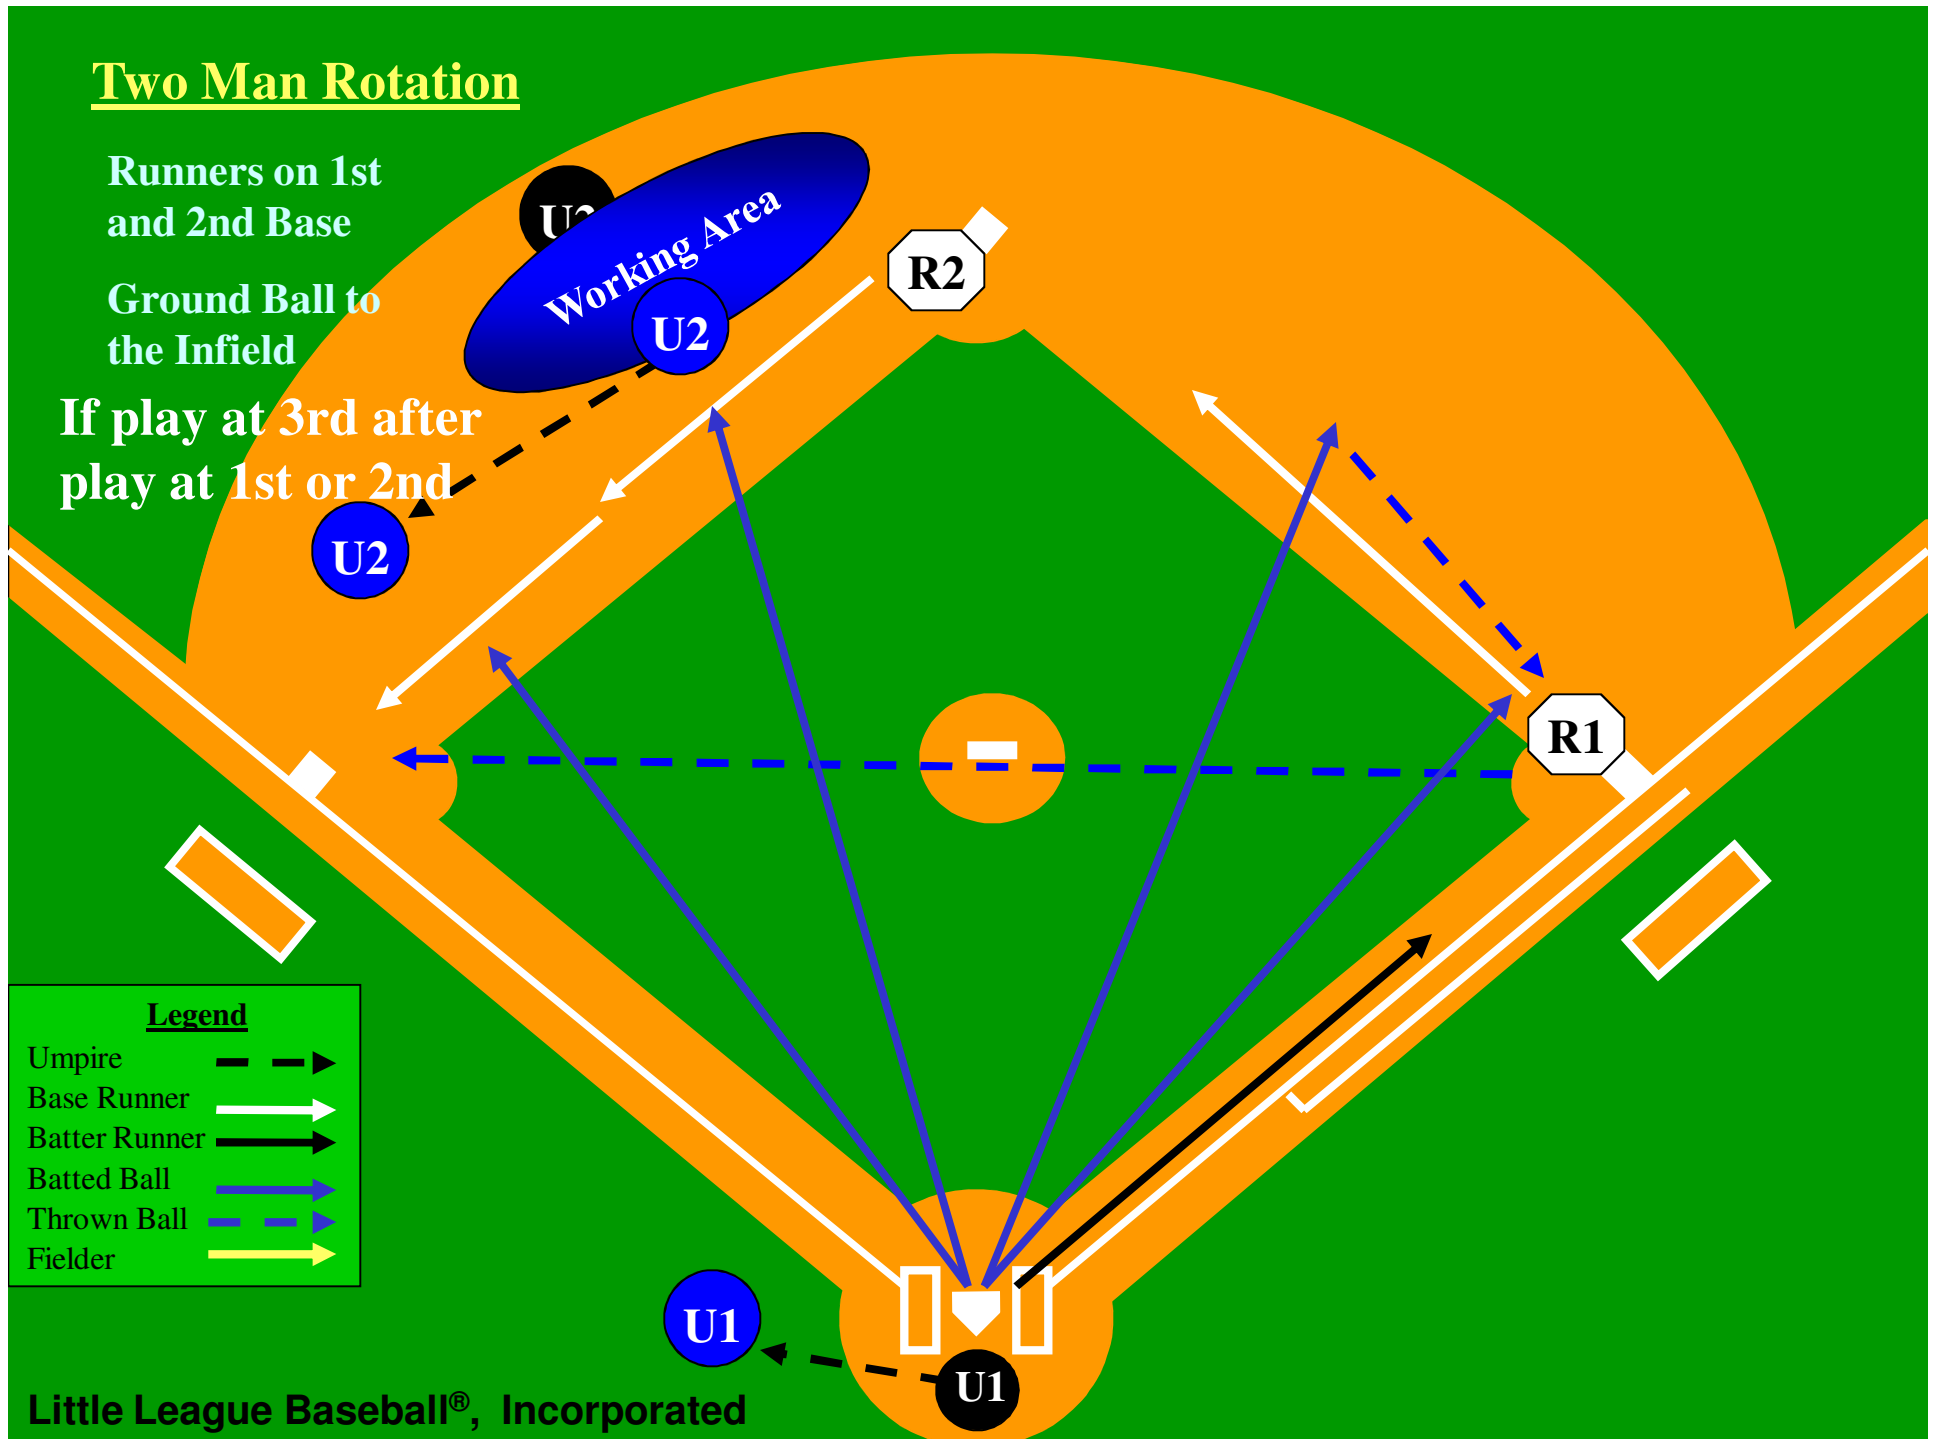

Two Man Rotation

Runners on 1st
and 2nd Base

Ground Ball to
the Infield

If play at 3rd after
play at 1st or 2nd