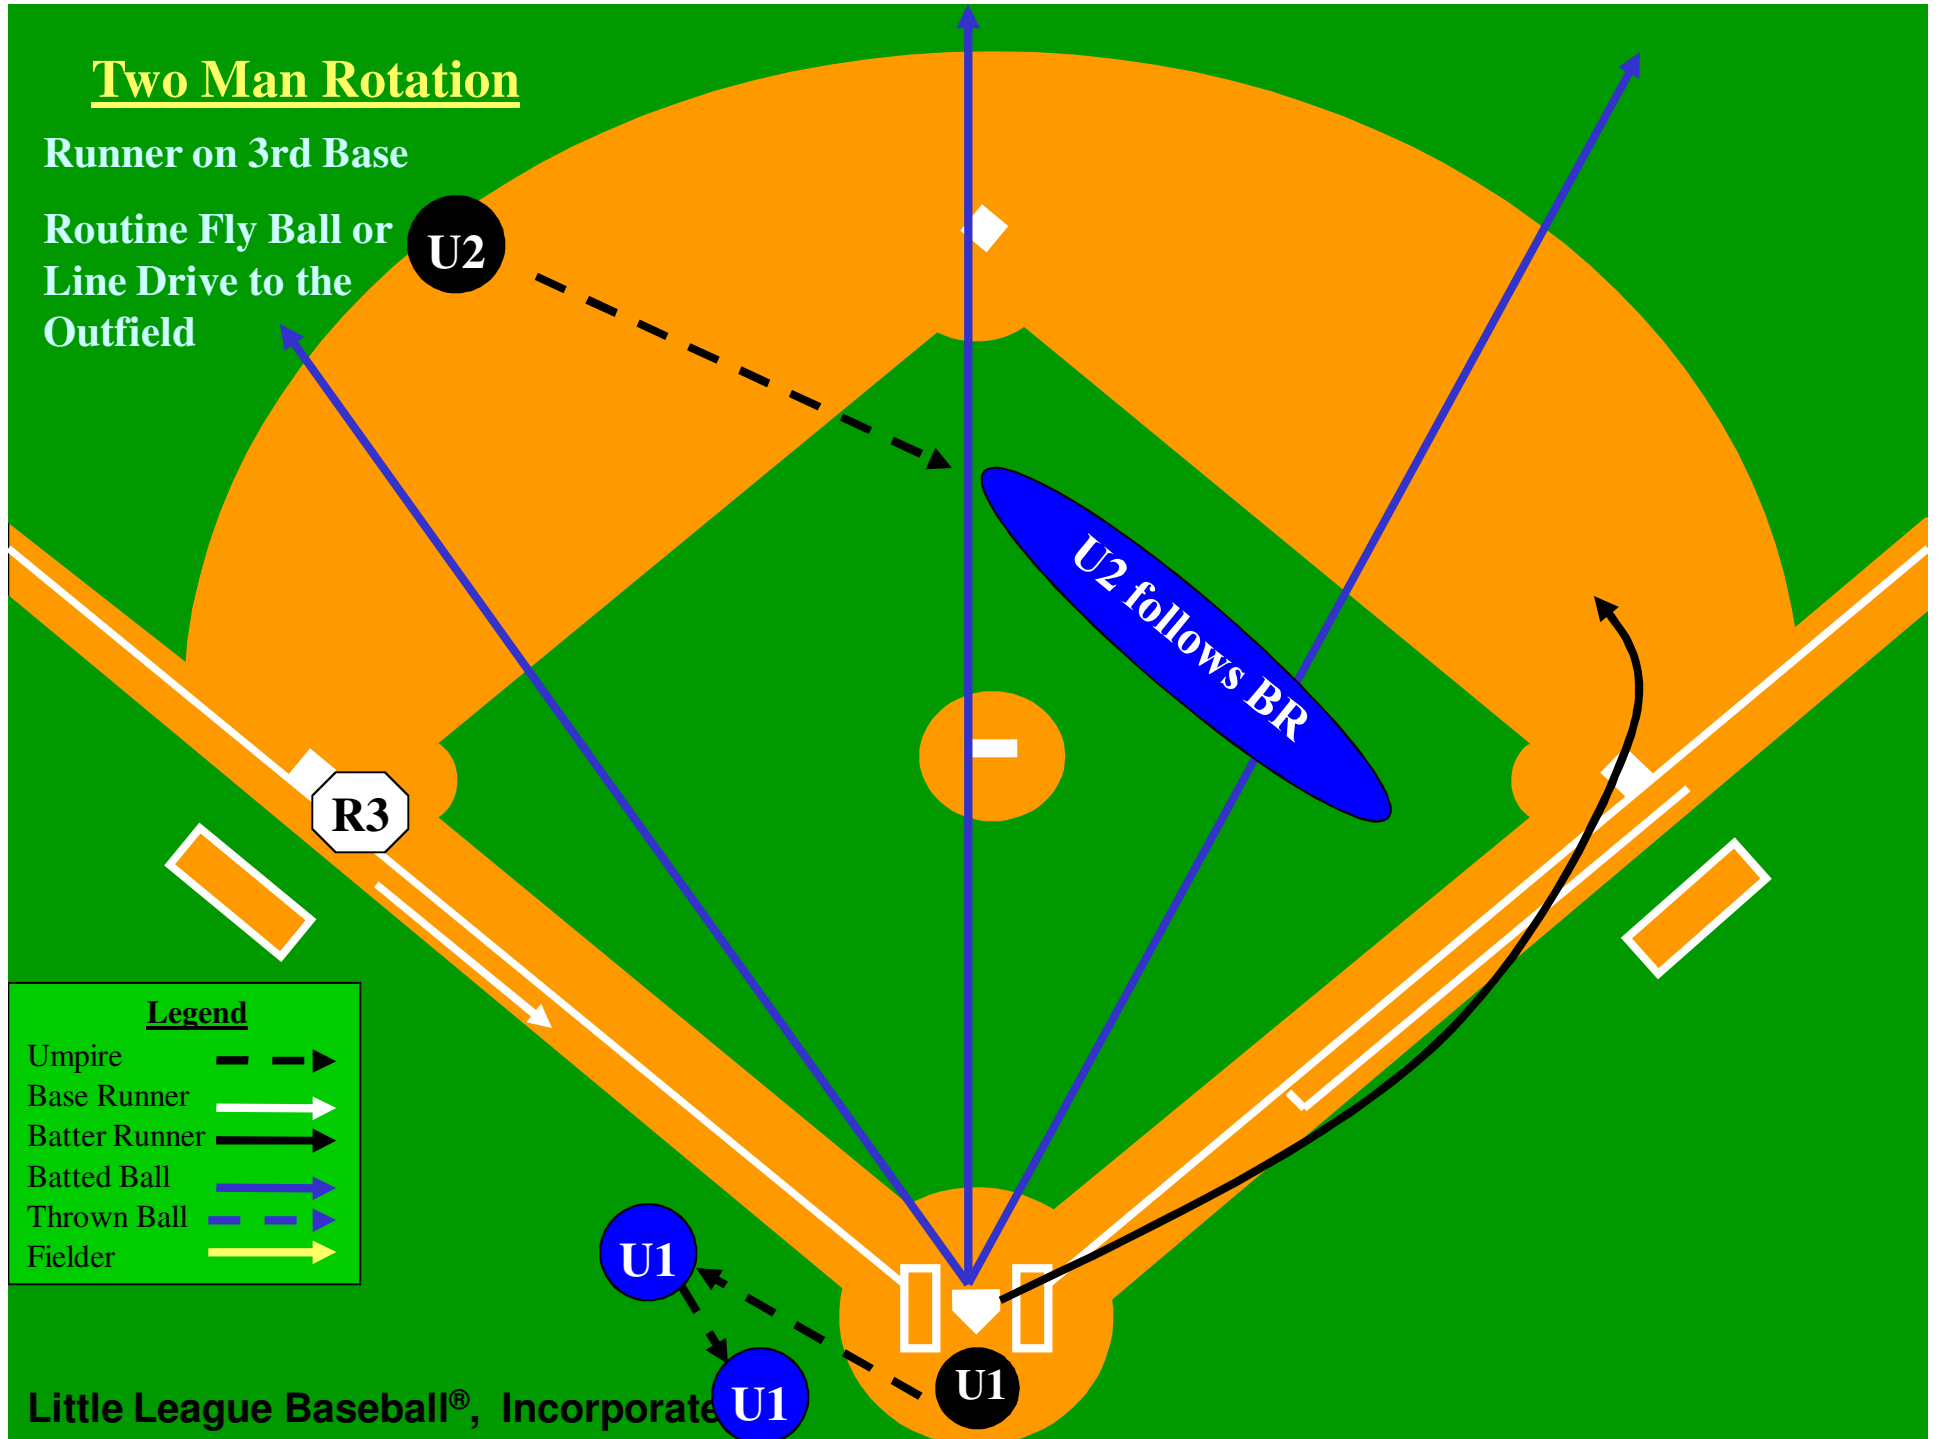

R3

U1

Legend

| | |
|---------------|------|
| Umpire | ---> |
| Base Runner | —> |
| Batter Runner | —> |
| Batted Ball | —> |
| Thrown Ball | —> |
| Fielder | —> |

Two Man Rotation

Runner on 3rd Base

Routine Fly Ball or
Line Drive to the
Outfield