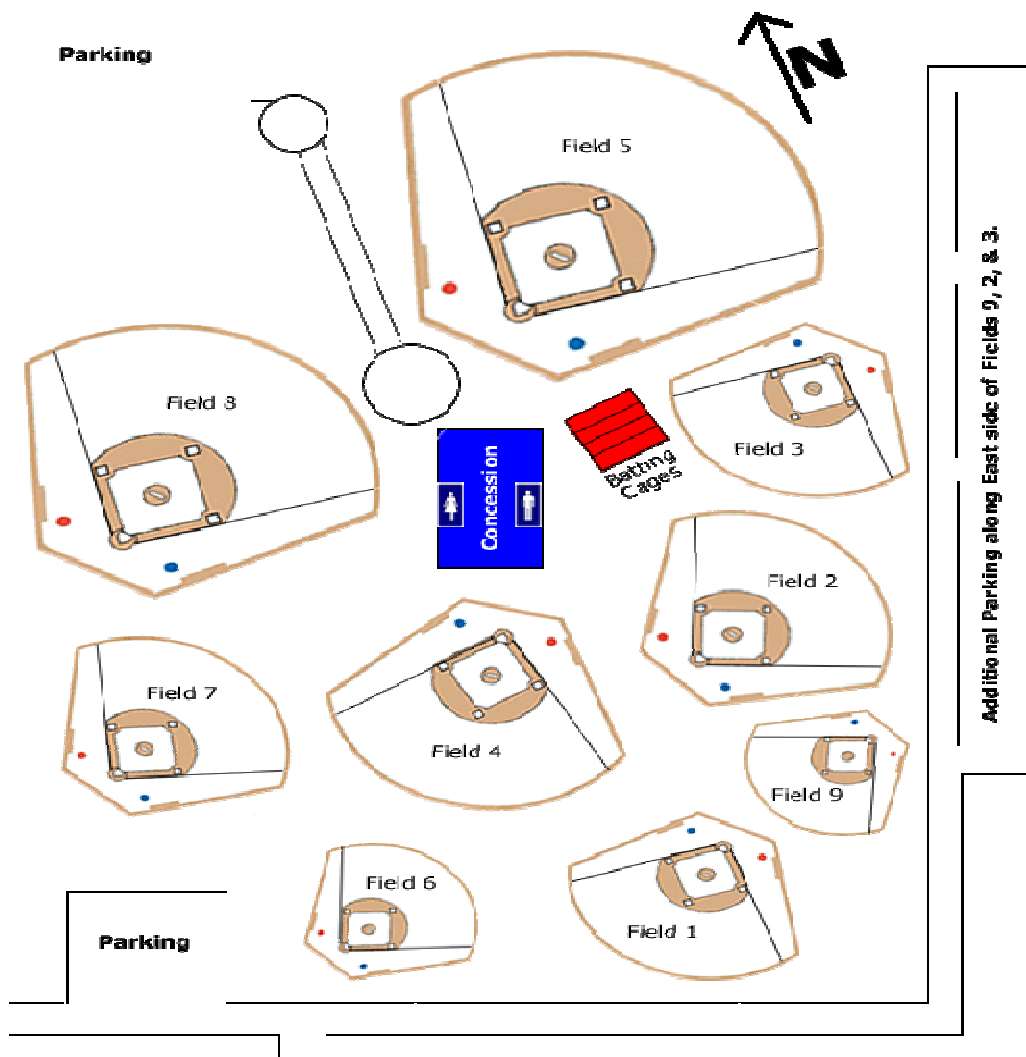

Hilmar G. Moore Baseball Complex

2100 Collins Road
Richmond, Texas 77469

Directions from Houston:

Travel Hwy 59 South past Sugar Land to FM 762 (Thompsons Road) exit. Turn right on 762 and travel 2.5 miles to Jackson Street (also known as Hwy. 90.) Turn left on Jackson/Hwy 90 and travel .2 miles to the traffic signal at Collins Road. You will notice a Walgreens Pharmacy on the right and Oak Bend Medical Center is on the left. Turn right on Collins Road, and follow Collins until the street ends at George Park.